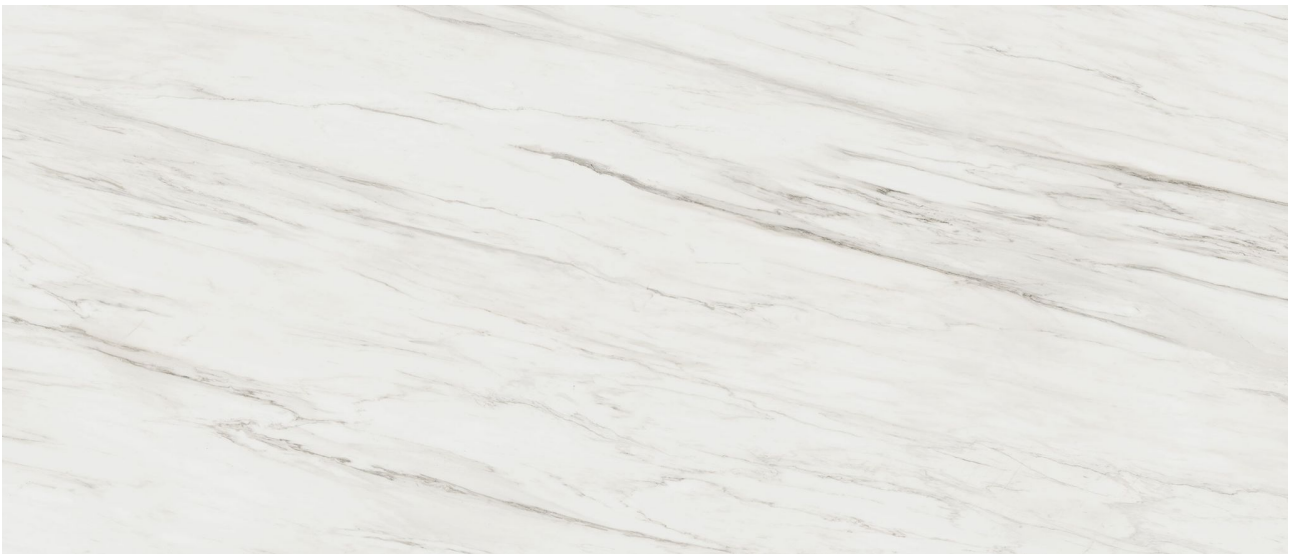

REVERE TILE

COMPANY

PRODUCT

ROYAL STONWORKS 48X110 ITALIAN CREAM VEIN

HONED

48"x110" | Sintered Slab | Tile

ROOM SCENES

TECHNICAL DATA

CODE: QUSW-IC-2H
NAME: Royal Stoneworks 48X110 Italian Cream Vein Honed
SIZE: 48"x110"
SERIES: Royal Stoneworks
FINISH: Honed
LOOK: Stone Look
EDGE: Rectified
FAMILY: Tile
FROST RESISTANCE: Yes
SUITABLE FOR: Indoor|Shower
TYPOLOGY: Sintered Slab
TYPE OF PIECE: Field Tile
USE: Floor and Wall