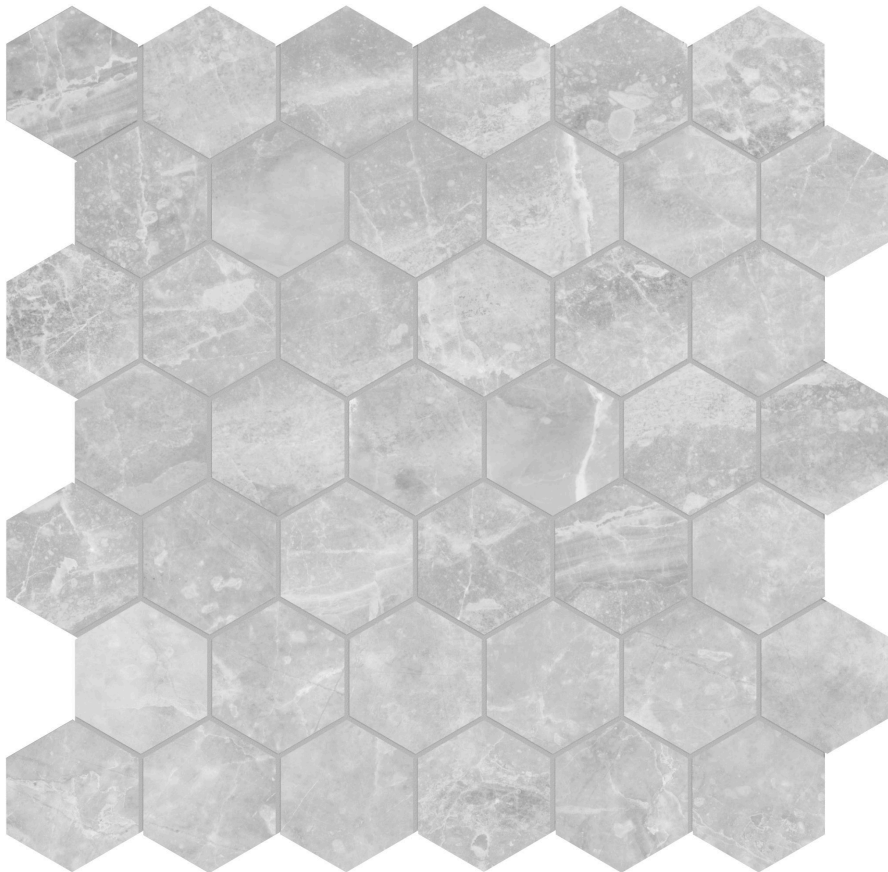

### PLATA PERLA GRIGIA 2 HEXAGON MATTE

---

12"x12" | Glazed Porcelain | Tile

**TECHNICAL DATA**

CODE: AC4501-04140

NAME: Plata Perla Grigia 2 Hexagon Matte

SIZE: 12"x12"

SERIES: Plata