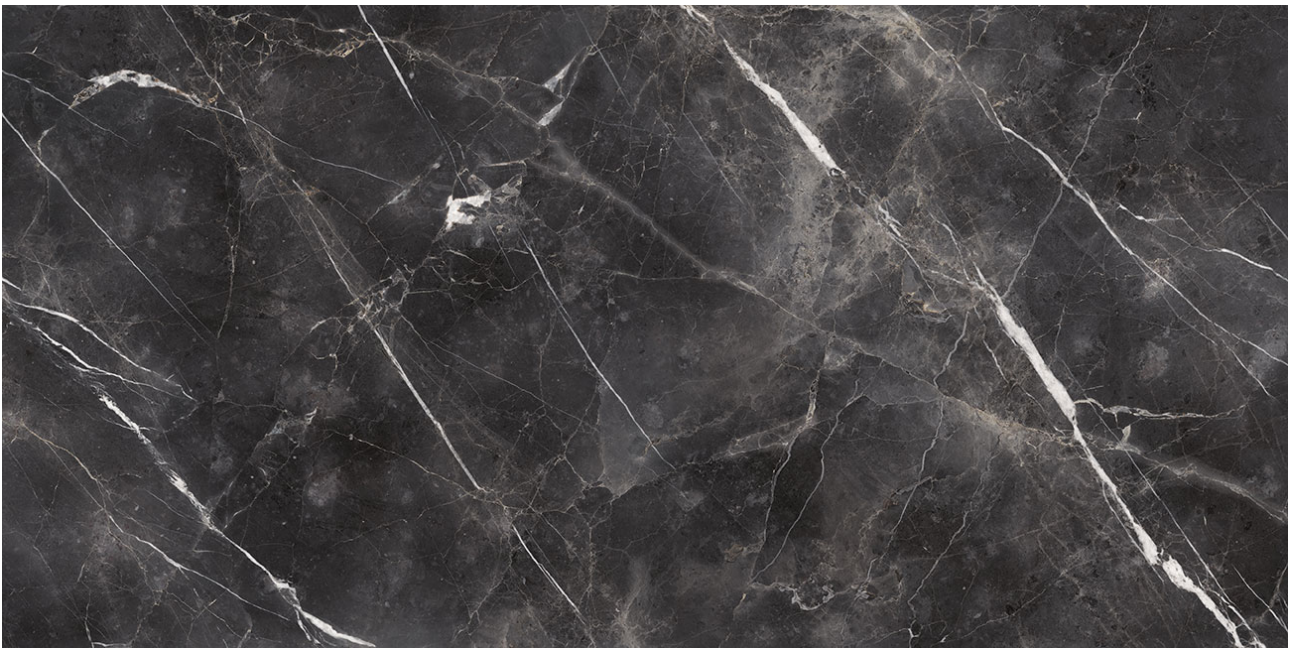

REVERE TILE

COMPANY

PRODUCT

ROYAL STONWORKS 63X126 TUSCAN FORGE VEIN HONED

63"x126" | Sintered Slab | Tile

TECHNICAL DATA

CODE: QUSW-TF-1H
NAME: Royal Stoneworks 63X126 Tuscan Forge Vein Honed
SIZE: 63"x126"
SERIES: Royal Stoneworks
FINISH: Honed
LOOK: Stone Look
EDGE: Rectified
FAMILY: Tile
FROST RESISTANCE: Yes
SHADE VARIATION: V3
SUITABLE FOR: Indoor|Shower
TYPOLOGY: Sintered Slab
TYPE OF PIECE: Field Tile
USE: Floor and Wall