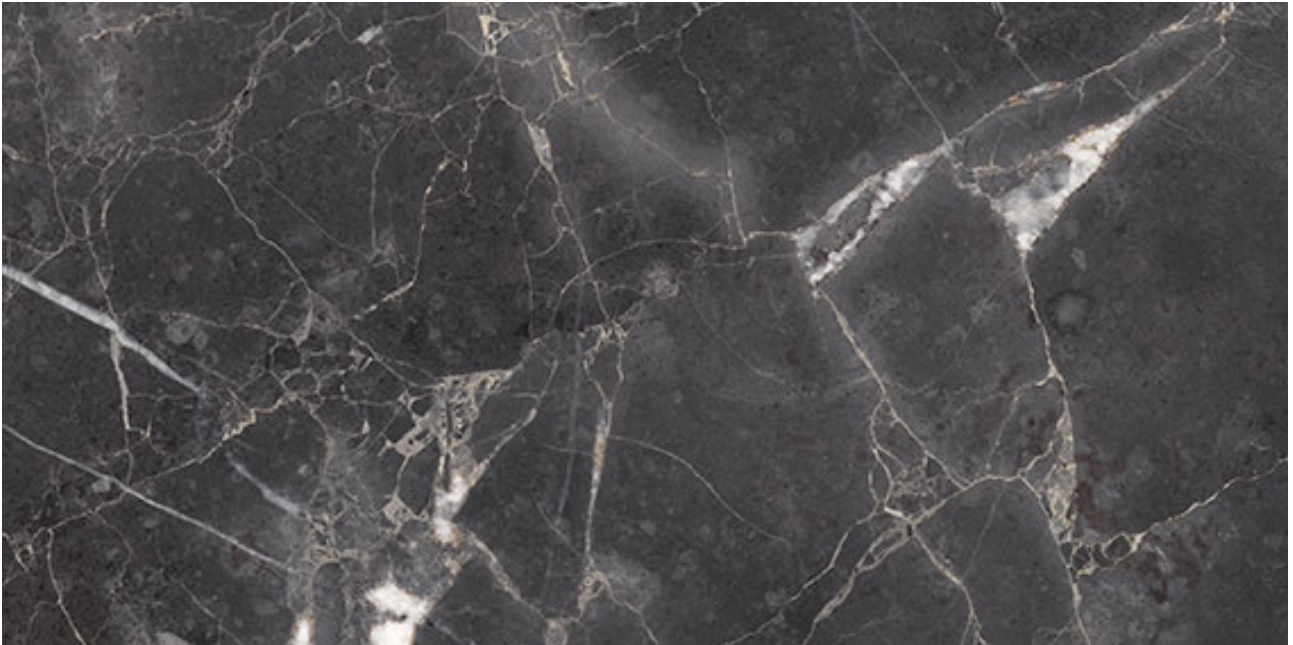

**Roma Tile
& Marble**

PRODUCT

ROYAL STONEWORKS 12X24 TUSCAN FORGE VEIN HONED

Tile | 12"x24" | Porcelain

TECHNICAL DATA

CODE: QUSW-TF-5H
NAME: Royal Stoneworks 12X24 Tuscan Forge Vein Honed
SIZE: 12"x24"
SERIES: Royal Stoneworks
FINISH: Honed
LOOK: Stone Look
EDGE: Rectified
FAMILY: Tile
FROST RESISTANCE: Yes
SHADE VARIATION: V3
SUITABLE FOR: Indoor|Shower
TYPOLOGY: Porcelain
TYPE OF PIECE: Field Tile
USE: Floor and Wall