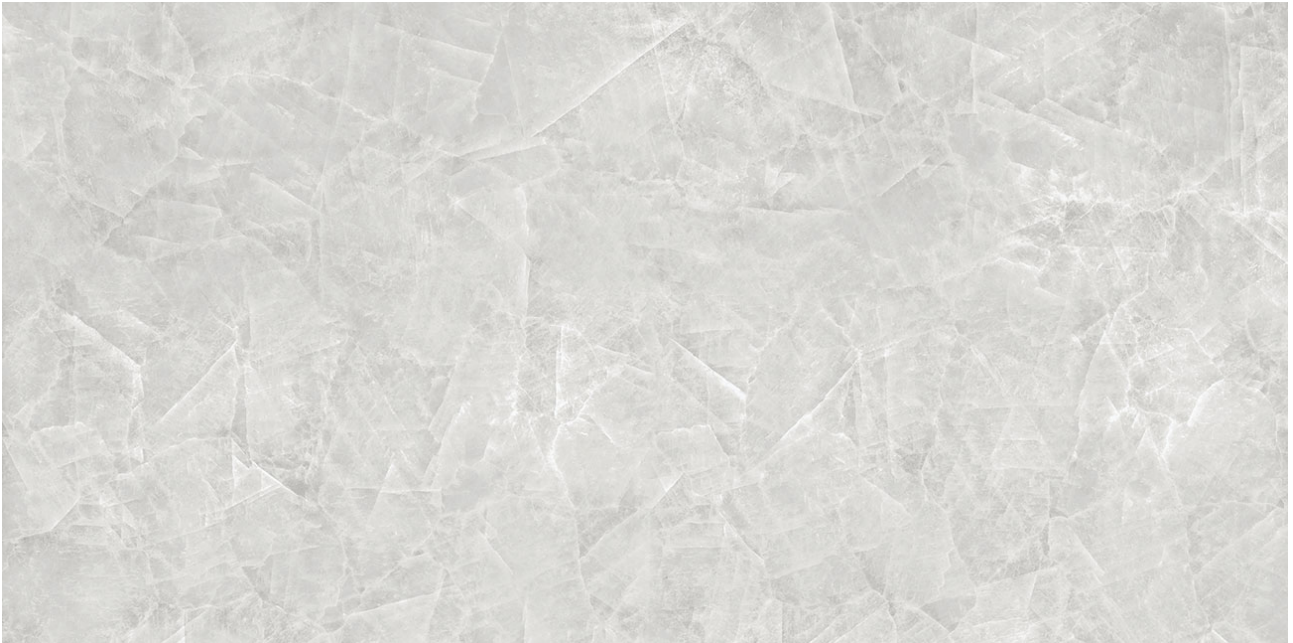

**Roma Tile
& Marble**

PRODUCT

ROYAL STONEWORKS 63X126 CRYSTAL LUXE HONED

Tile | 63"x126" | Sintered Slab

TECHNICAL DATA

CODE: QUSW-CL-1H

NAME: Royal Stoneworks 63X126 Crystal Luxe Honed

SIZE: 63"x126"

SERIES: Royal Stoneworks

FINISH: Honed

LOOK: Stone Look

EDGE: Rectified

FAMILY: Tile

FROST RESISTANCE: Yes

SHADE VARIATION: V2

SUITABLE FOR: Indoor|Shower

TYPOLOGY: Sintered Slab

TYPE OF PIECE: Field Tile

USE: Floor and Wall

NOTES: This product is special order and cannot be cancelled, returned, or refunded.

PACKING

Size	Product type	BOX			PALLET		
		pcs	sqft	lb	boxes	sqft	lb
63"x126"	Field Tile	1	55.11		40		