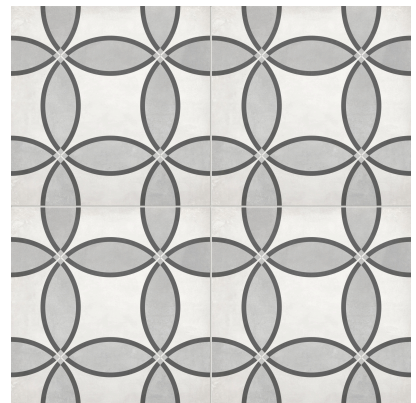

8"x8"
Form 8x8 Ice Zenith | Pressed Glazed Porcelain