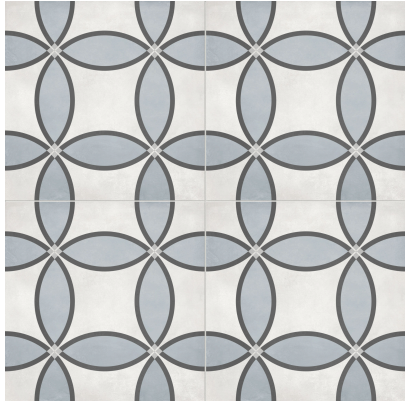

Roma Tile & Marble

SERIES FORM AC

Concrete | Patterned Tiles | | Pressed Glazed Porcelain

Industrial vibes and encaustic patterns for every design objective.

PRODUCTS

8"x8"
Form 8x8 Tide Zenith | Pressed Glazed Porcelain

8"x8"
Form 8x8 Sand Diamond | Pressed Glazed Porcelain

8"x8"
Form 8x8 Monochrome Geo | Pressed Glazed Porcelain

8"x8"
Form 8x8 Monochrome Lotus | Pressed Glazed Porcelain

8"x8"
Form 8x8 Monochrome Stellar | Pressed Glazed Porcelain