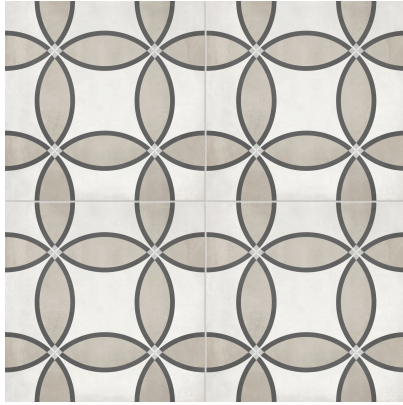

8"x8"
Form 8x8 Sand Diamond | Pressed Glazed Porcelain

8"x8"
Form 8x8 Monochrome Geo | Pressed Glazed Porcelain

8"x8"
Form 8x8 Monochrome Lotus | Pressed Glazed Porcelain

8"x8"
Form 8x8 Monochrome Stellar | Pressed Glazed Porcelain

8"x8"
Form 8x8 Sand | Pressed Glazed Porcelain

8"x8"
Form 8x8 Sand Baroque | Pressed Glazed Porcelain

8"x8"
Form 8x8 Sand Clover | Pressed Glazed Porcelain

8"x8"
Form 8x8 Sand Compass | Pressed Glazed Porcelain

8"x8"
Form 8x8 Sand Deco Blend | Pressed Glazed Porcelain

8"x8"
Form 8x8 Sand Northstar | Pressed Glazed Porcelain

8"x8"
Form 8x8 Ice Zenith | Pressed Glazed Porcelain

8"x8"
Form 8x8 Sand Zenith | Pressed Glazed Porcelain