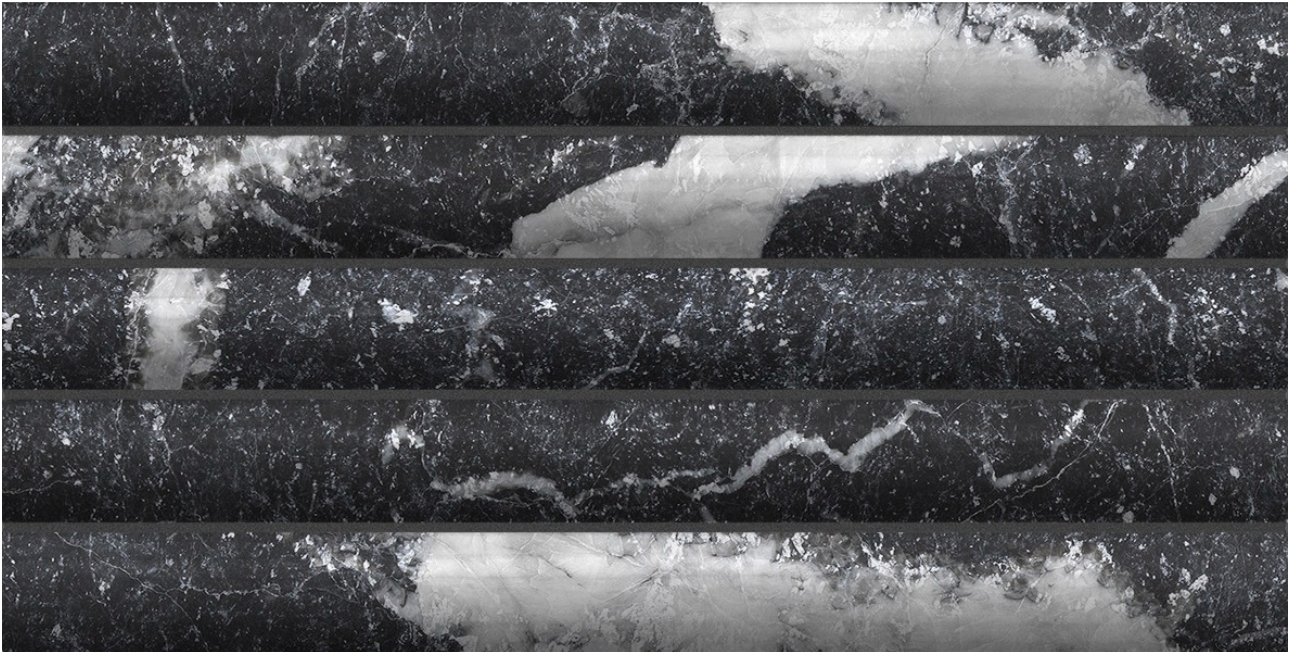

### OBSESSION 5X10 NERO

---

Tile | 5"x10" | Glazed Porcelain

ROOM SCENES

**TECHNICAL DATA**

CODE: QUOB-NE-2  
NAME: Obsession 5x10 Nero  
SIZE: 5"x10"  
SERIES: Obsession  
FINISH: Matt  
LOOK: Marble Look  
BREAKING STRENGTH:  $\geq 1300$  N  
CHEMICAL RESISTANCE: GA GLA GHA  
DCOF:  $> 0.42$   
FAMILY: Tile  
FROST RESISTANCE: Yes  
MOHS: 6  
PEI: 3  
R VALUE: R9  
SHADE VARIATION: V1  
STAIN RESISTANCE: 5  
SUITABLE FOR: Backsplash|Indoor|Shower  
TYPOLOGY: Glazed Porcelain  
THICKNESS: 9 mm  
TYPE OF PIECE: Field Tile  
USE: Wall only  
NOTES: 32 graphic variations