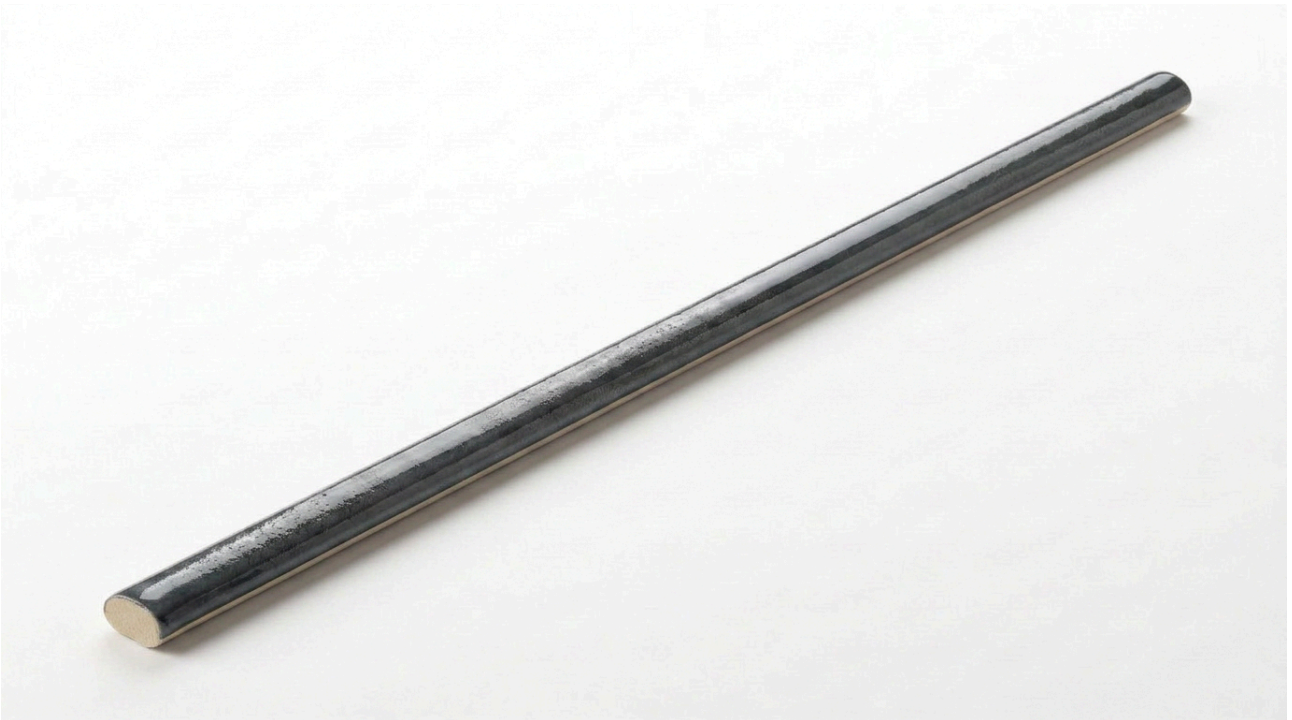

**Roma Tile
& Marble**

PRODUCT
ARUBA COAL GLOSS .39X9 TRIM

Tile | .39"x9" | Porcelain

TECHNICAL DATA

CODE: QUAU-CO-SBG
NAME: Aruba Coal Gloss .39x9 Trim
SIZE: .39"x9"
SERIES: Aruba
FINISH: Gloss
LOOK: Subway Tile
FAMILY: Tile
FROST RESISTANCE: Yes
PEI: 4
SUITABLE FOR: Indoor| Outdoor| Pool| Backsplash| Shower
TYPOLOGY: Porcelain
TYPE OF PIECE: Trim
USE: Floor and Wall