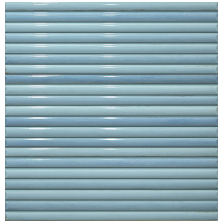

5"x13"  
**Sausalito 5X13 Ocean** | Glazed Ceramic

5"x13"  
**Sausalito 5X13 Sage** | Glazed Ceramic

5"x13"  
**Sausalito 5X13 Sky** | Glazed Ceramic

5"x13"  
**Sausalito 5X13 White Gloss 02** | Glazed Ceramic