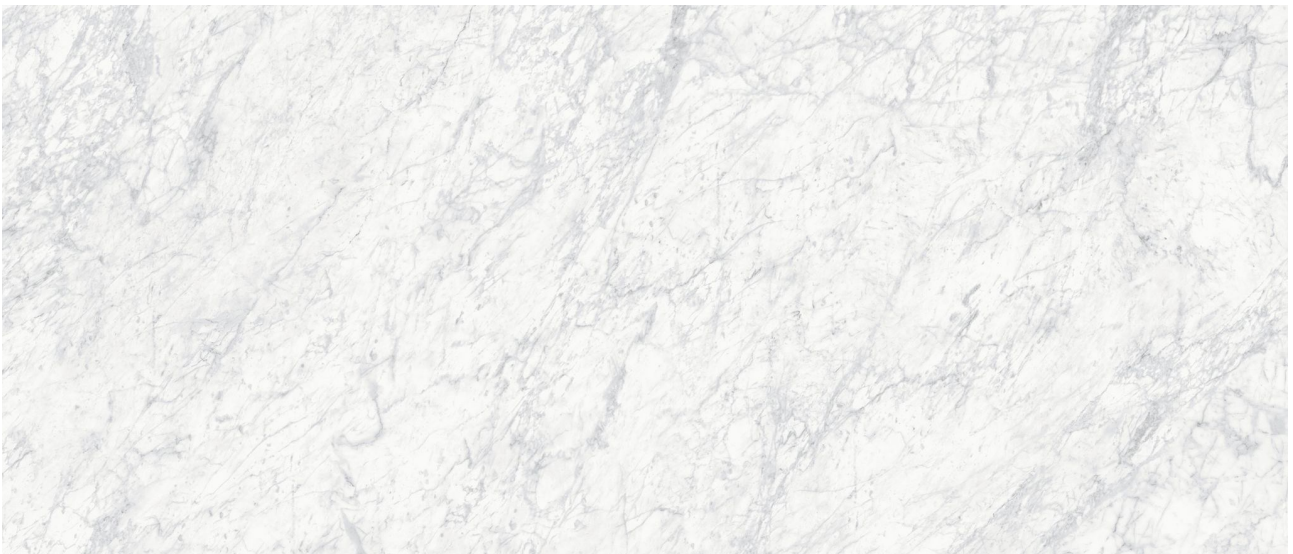

**Roma Tile
& Marble**

PRODUCT

**ROYAL STONWORKS 48X110 OLD WORLD BIANCO
POLISHED**

Tile | 48"x110" | Sintered Slab

TECHNICAL DATA

CODE: QUSW-OW-2P
NAME: Royal Stoneworks 48X110 Old World Bianco Polished
SIZE: 48"x110"
SERIES: Royal Stoneworks
FINISH: Polished
LOOK: Stone Look
EDGE: Rectified
FAMILY: Tile
FROST RESISTANCE: Yes
SHADE VARIATION: V3
SUITABLE FOR: Indoor|Shower
TYPOLOGY: Sintered Slab
TYPE OF PIECE: Field Tile
USE: Floor and Wall