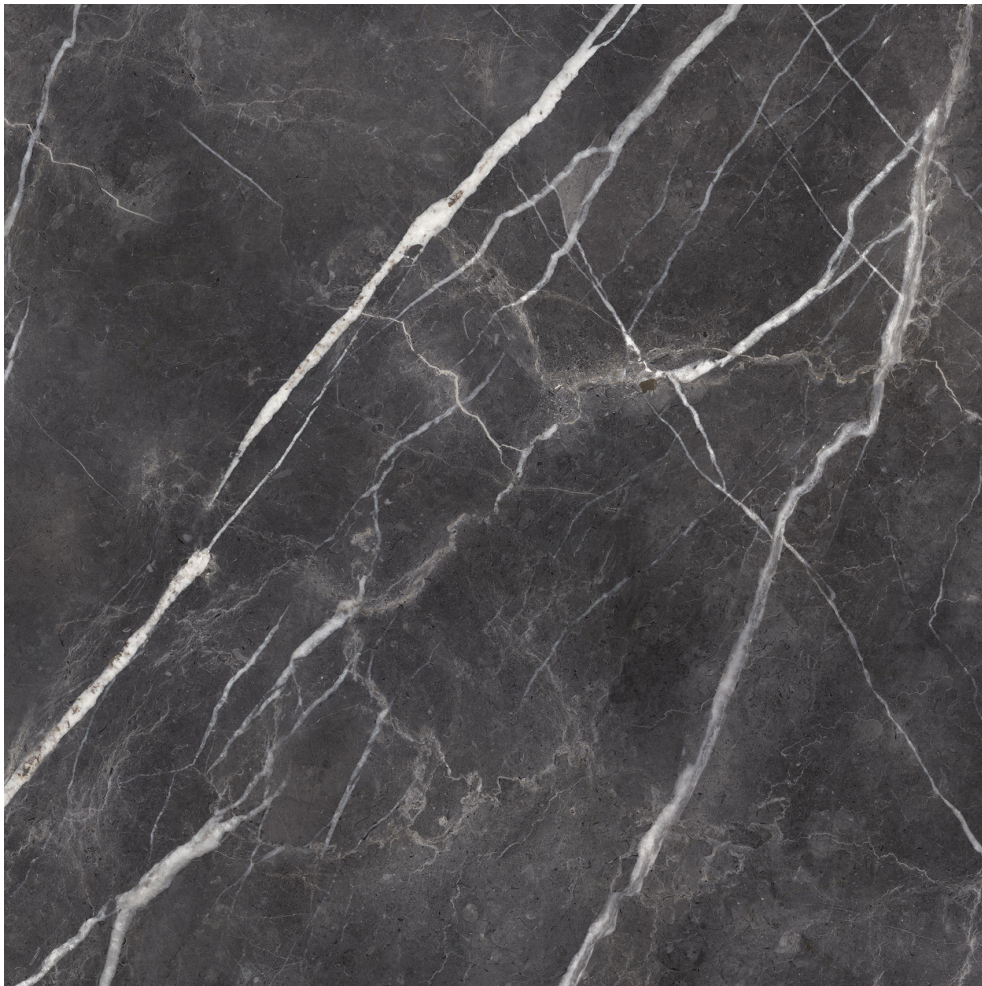

**Roma Tile
& Marble**

PRODUCT

ROYAL STONEWORKS 48X48 TUSCAN FORGE VEIN HONED

Tile | 48"x48" | Porcelain

TECHNICAL DATA

CODE: QUSW-TF-3H
NAME: Royal Stoneworks 48X48 Tuscan Forge Vein Honed
SIZE: 48"x48"
SERIES: Royal Stoneworks
FINISH: Honed
LOOK: Stone Look
EDGE: Rectified
FAMILY: Tile
FROST RESISTANCE: Yes
SHADE VARIATION: V3
SUITABLE FOR: Indoor|Shower
TYPOLOGY: Porcelain
TYPE OF PIECE: Field Tile
USE: Floor and Wall