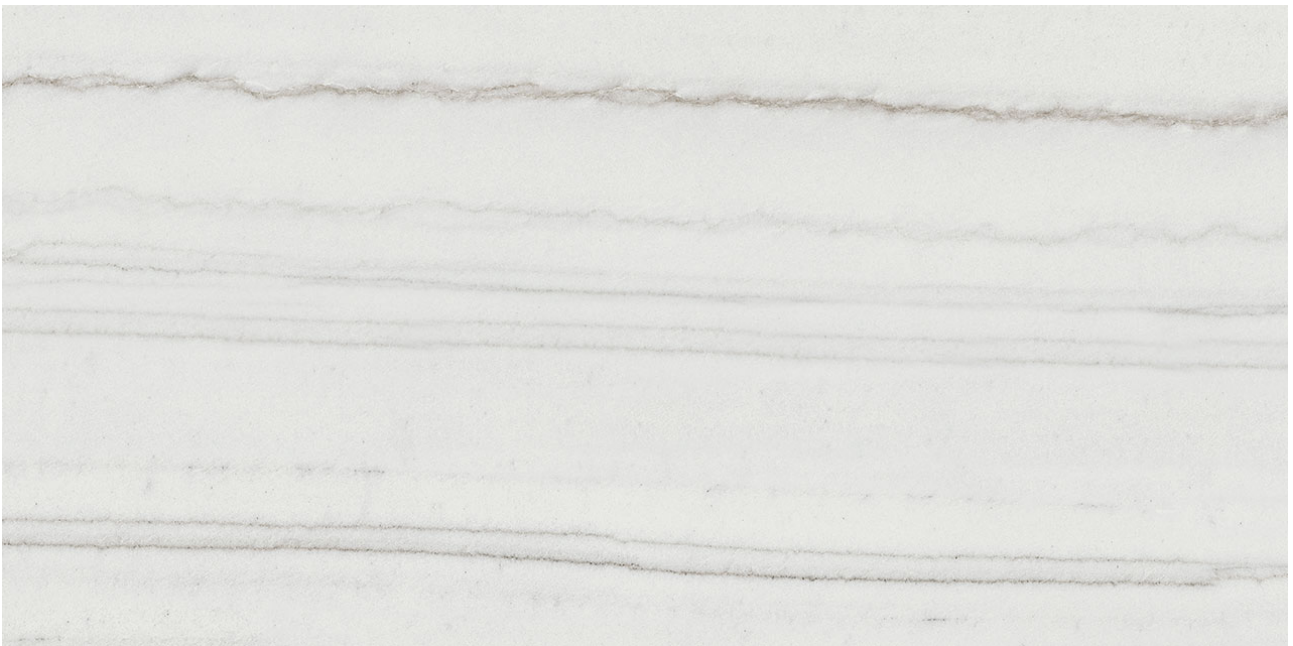

**Roma Tile
& Marble**

PRODUCT

**ROYAL STONEWORKS 12X24 TUSCAN WHITE VEIN
POLISHED**

Tile | 12"x24" | Porcelain

TECHNICAL DATA

CODE: QUSW-TW-5P
NAME: Royal Stoneworks 12X24 Tuscan White Vein Polished
SIZE: 12"x24"
SERIES: Royal Stoneworks
FINISH: Polished
LOOK: Stone Look
EDGE: Rectified
FAMILY: Tile
FROST RESISTANCE: Yes
SUITABLE FOR: Indoor|Shower
TYPOLOGY: Porcelain
TYPE OF PIECE: Field Tile
USE: Floor and Wall