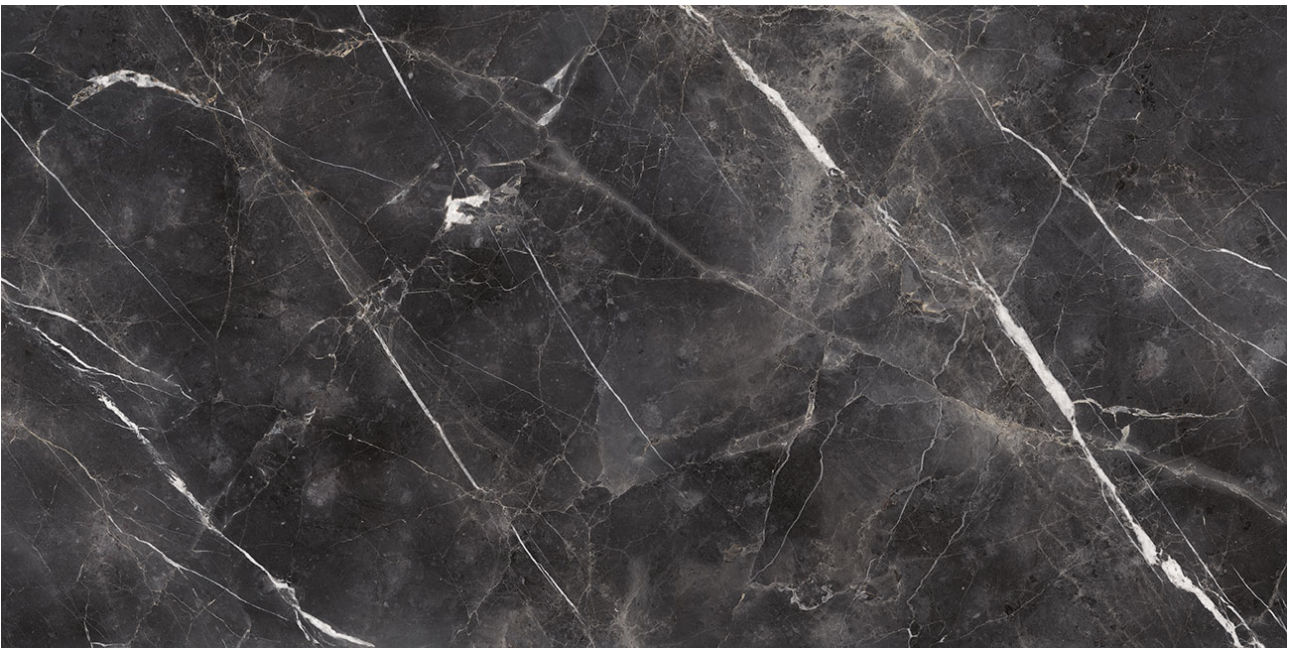

**Roma Tile
& Marble**

PRODUCT
ROYAL STONEWORKS 63X126 TUSCAN FORGE VEIN
POLISHED

Tile | 63"x126" | Sintered Slab

TECHNICAL DATA

CODE: QUSW-TF-1P
NAME: Royal Stoneworks 63X126 Tuscan Forge Vein Polished
SIZE: 63"x126"
SERIES: Royal Stoneworks
FINISH: Polished
LOOK: Stone Look
EDGE: Rectified
FAMILY: Tile
FROST RESISTANCE: Yes
SHADE VARIATION: V3
SUITABLE FOR: Indoor|Shower
TYPOLOGY: Sintered Slab
TYPE OF PIECE: Field Tile
USE: Floor and Wall