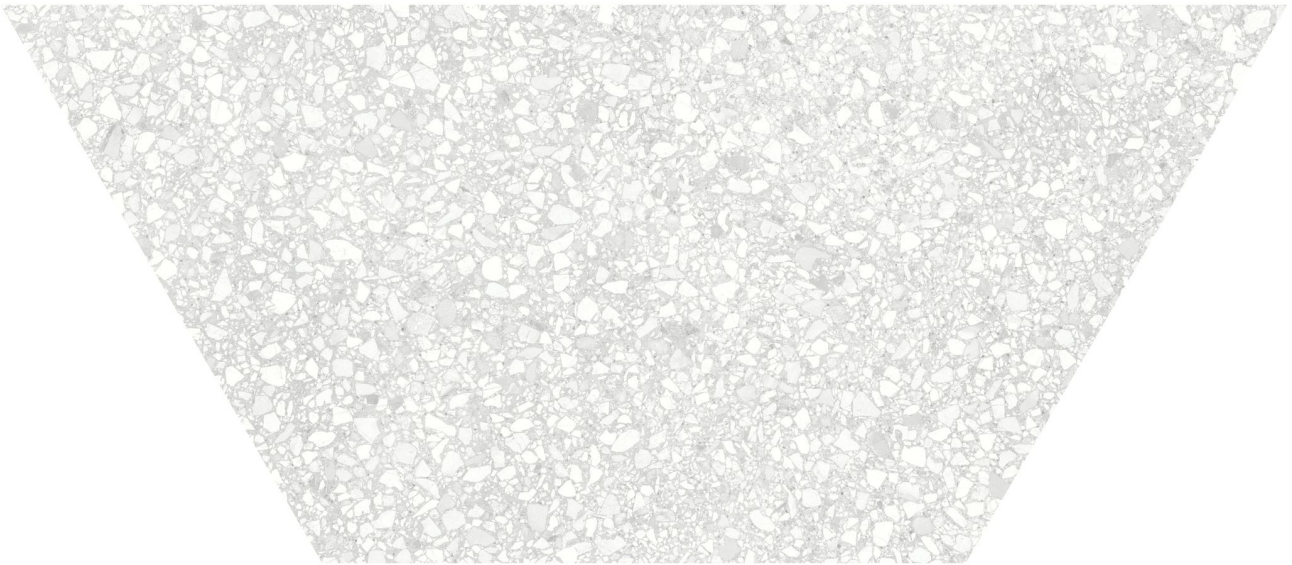

Roma Tile
& Marble

PRODUCT

STATION 10X24 PEARL HALF HEXAGON

Tile | 10"x24" | Color Body Porcelain

TECHNICAL DATA

CODE: AC4500-09390

NAME: Station 10x24 Pearl Half Hexagon

SIZE: 10"x24"

SERIES: Station

FINISH: Matte

LOOK: Terrazo

BREAKING STRENGTH: $\geq 360 \geq 1600$

CHEMICAL RESISTANCE: CLASS A

DCOF: ≥ 0.50

EDGE: Rectified

FAMILY: Tile

FROST RESISTANCE: Yes

PEI: 4

SHADE VARIATION: V3

SUITABLE FOR: Indoor| Outdoor

TPOLOGY: Color Body Porcelain

THICKNESS: 8.4mm

TYPE OF PIECE: Field Tile

USE: Floor and Wall