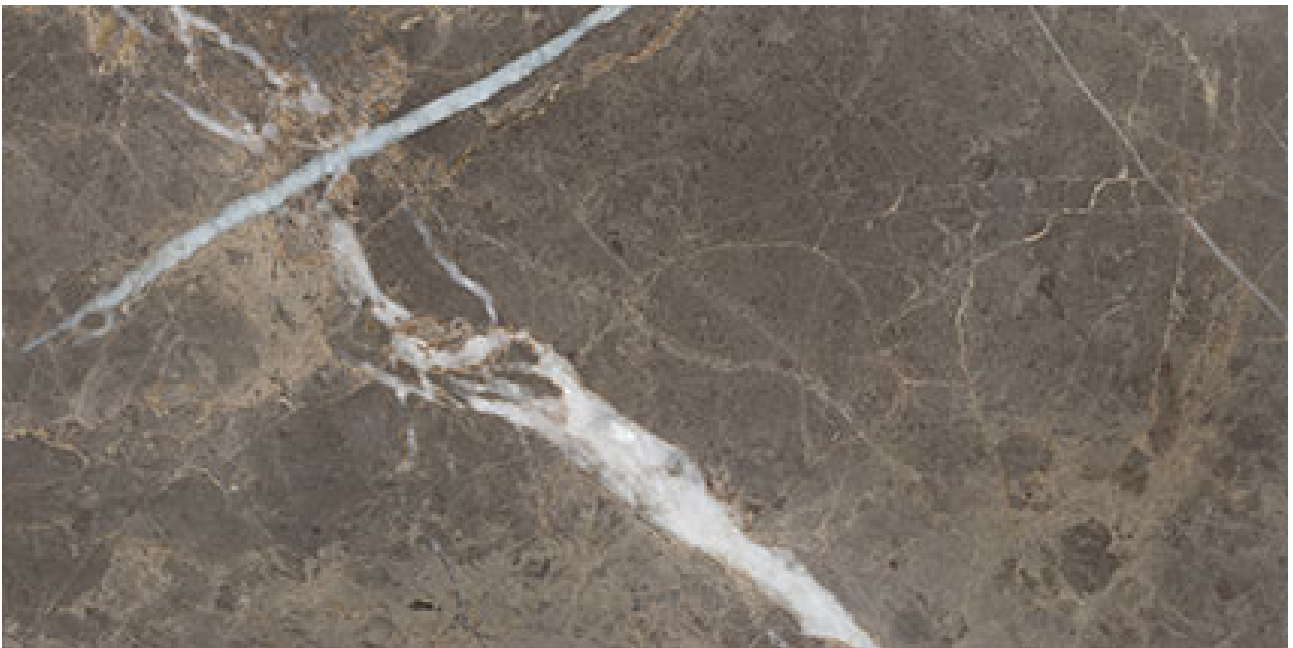

**Roma Tile  
& Marble**

---

**PRODUCT**  
**ROYAL STONEWORKS 12X24 REGAL BROWN MARBLE**  
**POLISHED**

---

Tile | 12"x24" | Porcelain

**TECHNICAL DATA**

CODE: QUSW-RM-5P  
NAME: Royal Stoneworks 12X24 Regal Brown Marble Polished  
SIZE: 12"x24"  
SERIES: Royal Stoneworks  
FINISH: Polished  
LOOK: Stone Look  
EDGE: Rectified  
FAMILY: Tile  
FROST RESISTANCE: Yes  
SHADE VARIATION: V3  
SUITABLE FOR: Indoor|Shower  
TYPOLOGY: Porcelain  
TYPE OF PIECE: Field Tile  
USE: Floor and Wall