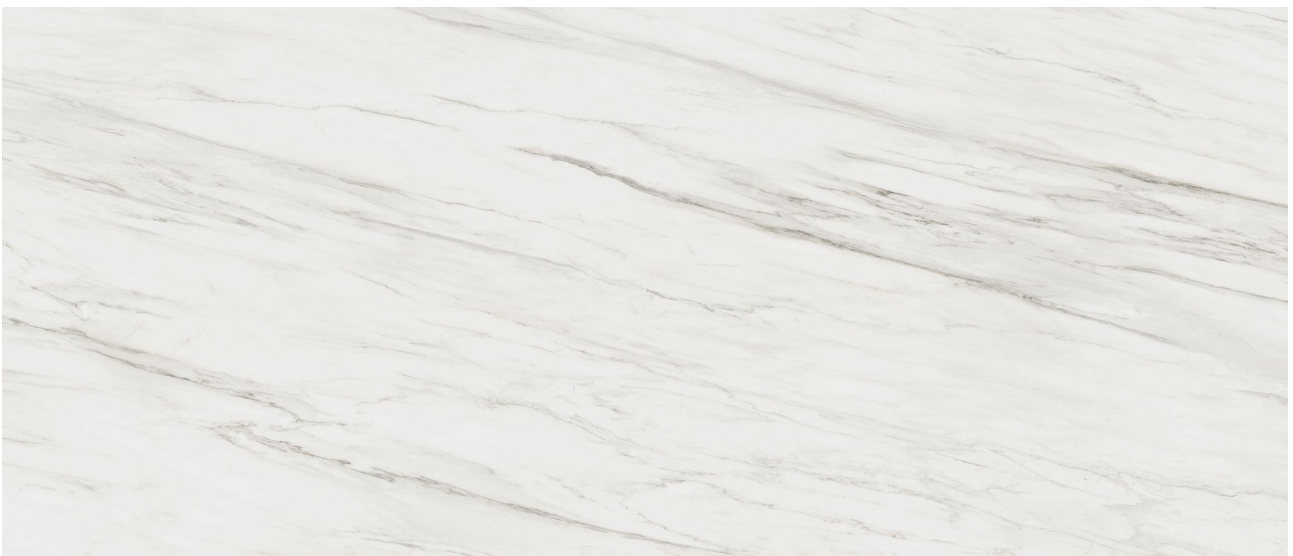

**Roma Tile
& Marble**

PRODUCT

**ROYAL STONEWORKS 48X110 ITALIAN CREAM VEIN
POLISHED**

Tile | 48"x110" | Sintered Slab

TECHNICAL DATA

CODE: QUSW-IC-2P
NAME: Royal Stoneworks 48X110 Italian Cream Vein Polished
SIZE: 48"x110"
SERIES: Royal Stoneworks
FINISH: Polished
LOOK: Stone Look
EDGE: Rectified
FAMILY: Tile
FROST RESISTANCE: Yes
SUITABLE FOR: Indoor|Shower
TYPOLOGY: Sintered Slab
TYPE OF PIECE: Field Tile
USE: Floor and Wall