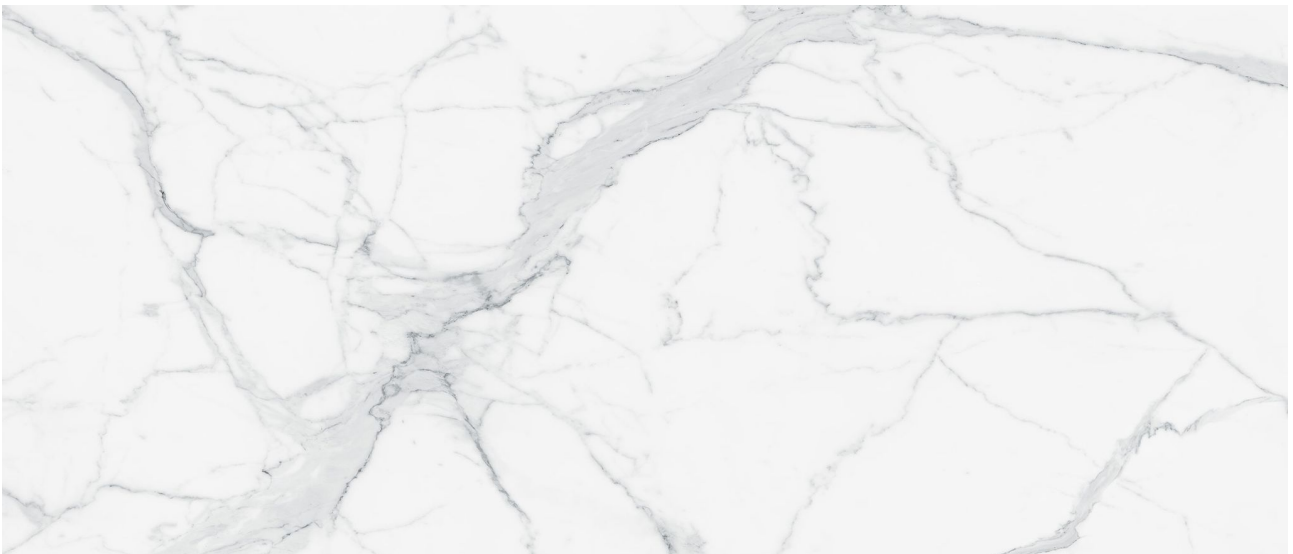

**Roma Tile
& Marble**

PRODUCT
ROYAL STONEWORKS 48X110 GRANDVEIN WHITE
POLISHED

Tile | 48"x110" | Sintered Slab

TECHNICAL DATA

CODE: QUSW-GV-2P
NAME: Royal Stoneworks 48X110 Grandvein White Polished
SIZE: 48"x110"
SERIES: Royal Stoneworks
FINISH: Polished
LOOK: Stone Look
EDGE: Rectified
FAMILY: Tile
FROST RESISTANCE: Yes
SHADE VARIATION: V3
SUITABLE FOR: Indoor|Shower
TYPOLOGY: Sintered Slab
TYPE OF PIECE: Field Tile
USE: Floor and Wall