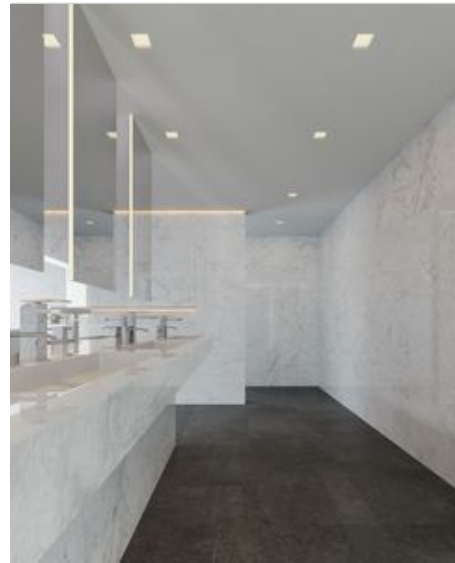

**Roma Tile
& Marble**

PRODUCT
ROYAL STONEWORKS 12X24 OLD WORLD BIANCO
POLISHED

Tile | 12"x24" | Porcelain

ROOM SCENES

TECHNICAL DATA

CODE: QUSW-OW-5P
NAME: Royal Stoneworks 12X24 Old World Bianco Polished
SIZE: 12"x24"
SERIES: Royal Stoneworks
FINISH: Polished
LOOK: Stone Look
EDGE: Rectified
FAMILY: Tile
FROST RESISTANCE: Yes
SHADE VARIATION: V3
SUITABLE FOR: Indoor|Shower
TYPOLOGY: Porcelain
TYPE OF PIECE: Field Tile
USE: Floor and Wall