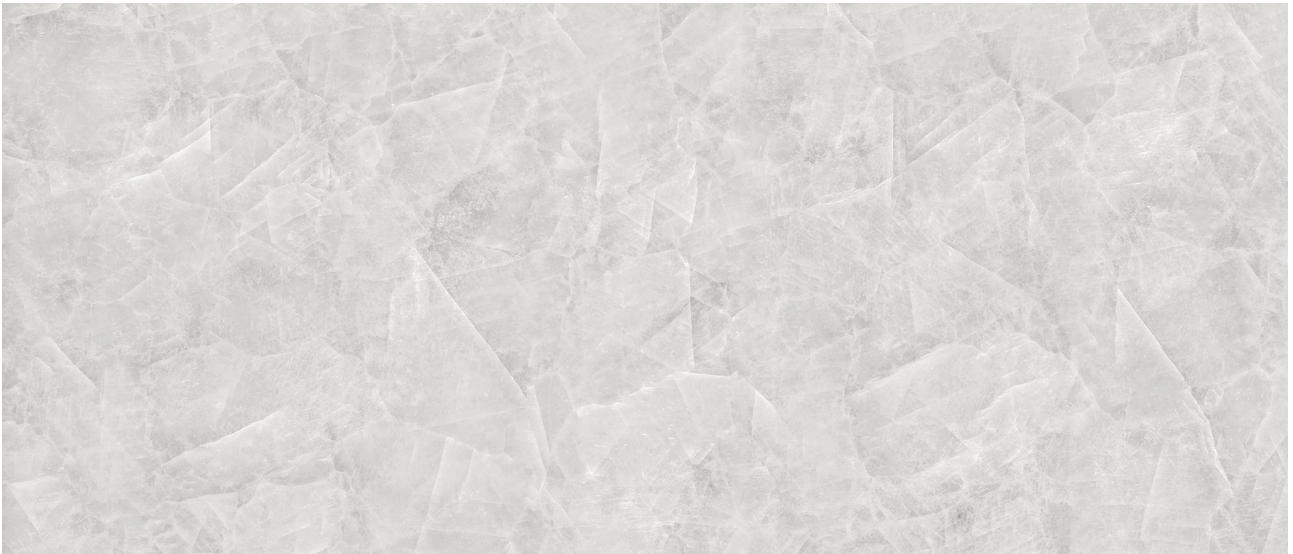

Roma Tile  
& Marble

---

**PRODUCT**

**ROYAL STONEWORKS 48X110 CRYSTAL LUXE POLISHED**

---

Tile | 48"x110" | Sintered Slab

## TECHNICAL DATA

CODE: QUSW-CL-2P  
NAME: Royal Stoneworks 48X110 Crystal Luxe Polished  
SIZE: 48"x110"  
SERIES: Royal Stoneworks  
FINISH: Polished  
LOOK: Stone Look  
EDGE: Rectified  
FAMILY: Tile  
FROST RESISTANCE: Yes  
SHADE VARIATION: V2  
SUITABLE FOR: Indoor|Shower  
TYPOLOGY: Sintered Slab  
TYPE OF PIECE: Field Tile  
USE: Floor and Wall