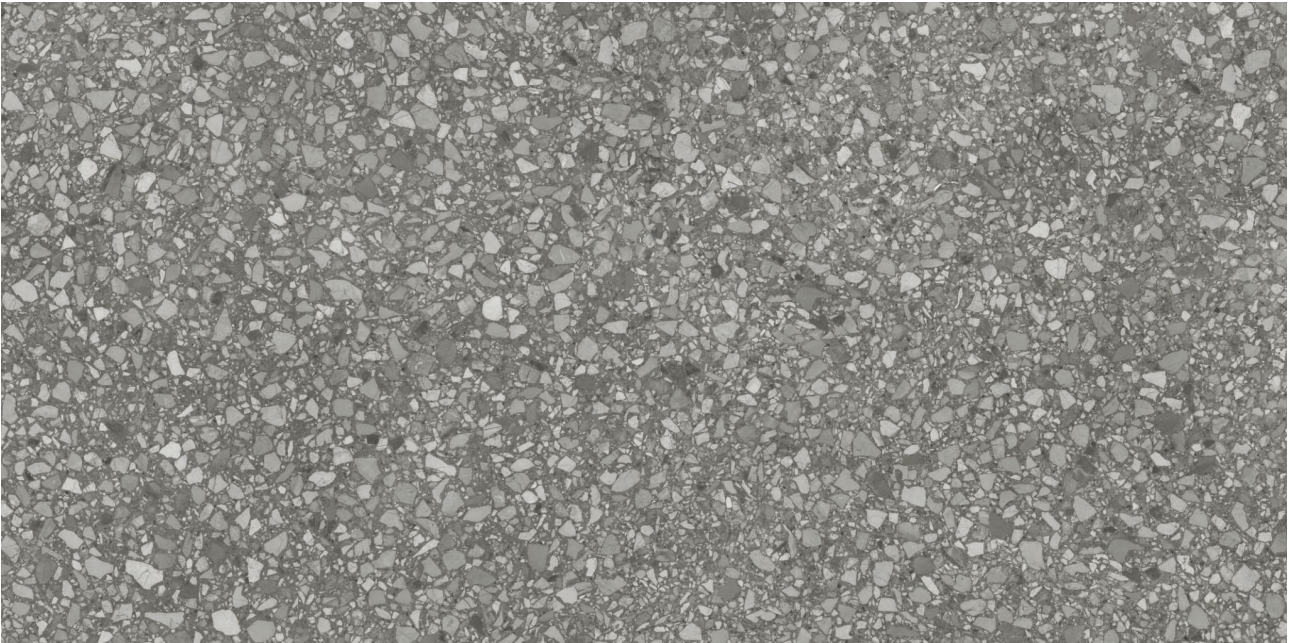

Roma Tile & Marble

PRODUCT STATION 12X24 SHADOW

Tile | 12"x24" | Color Body Porcelain

TECHNICAL DATA

CODE: AC4500-07960

NAME: Station 12x24 Shadow

SIZE: 12"x24"

SERIES: Station

FINISH: Matte

LOOK: Terrazo

BREAKING STRENGTH: $\geq 360 \geq 1600$

CHEMICAL RESISTANCE: CLASS A

DCOF: ≥ 0.50

EDGE: Rectified

FAMILY: Tile

FROST RESISTANCE: Yes

PEI: 4

SHADE VARIATION: V3

SUITABLE FOR: Indoor| Outdoor

TYPOLOGY: Color Body Porcelain

THICKNESS: 8.4mm

TYPE OF PIECE: Field Tile

USE: Floor and Wall

NOTES: This product is special order and cannot be cancelled, returned, or refunded.