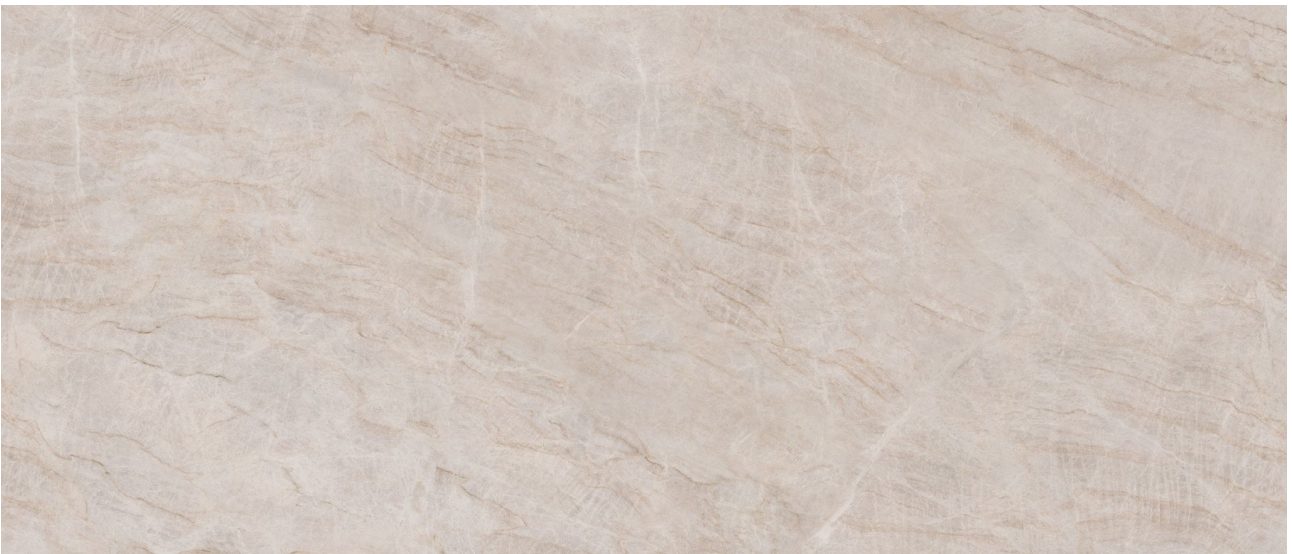

**Roma Tile
& Marble**

PRODUCT

**ROYAL STONEWORKS 48X110 TAJ MAHAL CLASSIC
HONED**

Tile | 48"x110" | Sintered Slab

TECHNICAL DATA

CODE: QUSW-TM-2H

NAME: Royal Stoneworks 48X110 Taj Mahal Classic Honed

SIZE: 48"x110"

SERIES: Royal Stoneworks

FINISH: Honed

LOOK: Stone Look

EDGE: Rectified

FAMILY: Tile

FROST RESISTANCE: Yes

SHADE VARIATION: V2

SUITABLE FOR: Indoor|Shower

TYPOLOGY: Sintered Slab

TYPE OF PIECE: Field Tile

USE: Floor and Wall

NOTES: This product is special order and cannot be cancelled, returned, or refunded.

PACKING

Size	Product type	BOX			PALLET		
		pcs	sqft	lb	boxes	sqft	lb
48"x110"	Field Tile	1	36.06		36		