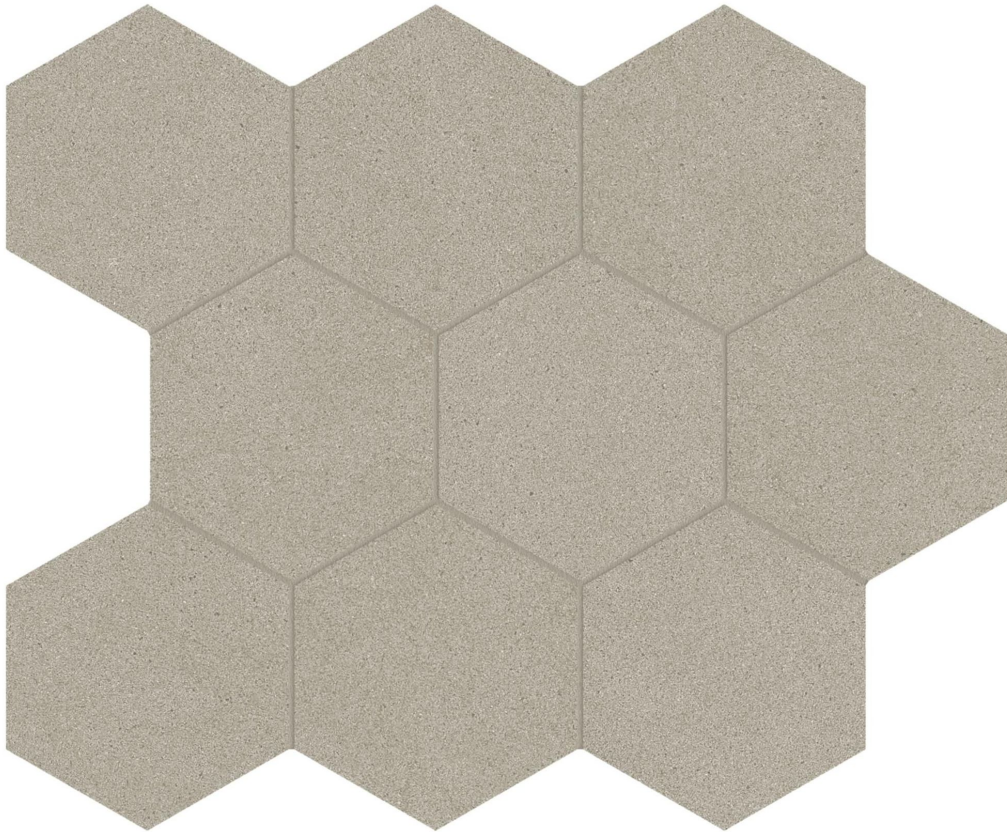

**Roma Tile
& Marble**

PRODUCT
SERENA 4\" HEX VALLEY

Tile | 10.5"x12" | Porcelain

TECHNICAL DATA

CODE: AC8510-00300

NAME: Serena 4" Hex Valley

SIZE: 10.5"x12"

SERIES: Serena

FINISH: Organic Matte

LOOK: Stone Look

EDGE: Rectified

FAMILY: Tile

SUITABLE FOR: Indoor| Outdoor

TYPOLOGY: Porcelain

TYPE OF PIECE: Mosaic

USE: Floor and Wall