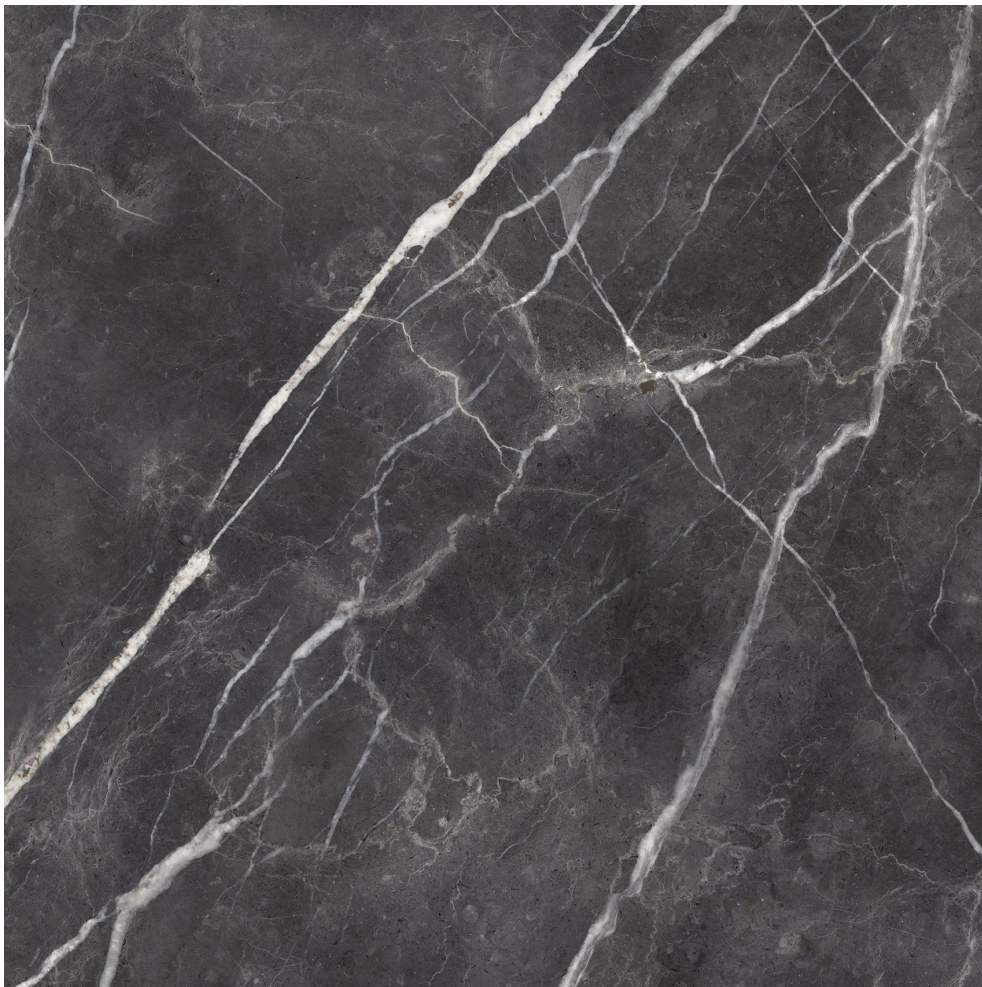

**Roma Tile  
& Marble**

---

**PRODUCT**  
**ROYAL STONEWORKS 48X48 TUSCAN FORGE VEIN**  
**POLISHED**

---

Tile | 48"x48" | Porcelain

**TECHNICAL DATA**

CODE: QUSW-TF-3P

NAME: Royal Stoneworks 48X48 Tuscan Forge Vein Polished

SIZE: 48"x48"

SERIES: Royal Stoneworks

FINISH: Polished

LOOK: Stone Look

EDGE: Rectified

FAMILY: Tile

FROST RESISTANCE: Yes

SHADE VARIATION: V3

SUITABLE FOR: Indoor|Shower

TYPOLOGY: Porcelain

TYPE OF PIECE: Field Tile

USE: Floor and Wall

NOTES: This product is special order and cannot be cancelled, returned, or refunded.

**PACKING**

Size	Product type	BOX			PALLET		
		pcs	sqft	lb	boxes	sqft	lb
48"x48"	Field Tile	2	30.89		16		