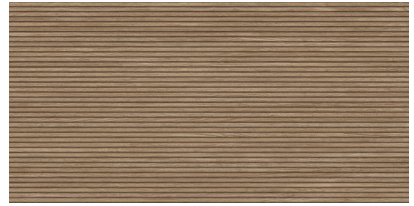

Roma Tile  
& Marble

---

**SERIES**  
**STRIATA WOOD**

---

Wood Look | | Porcelain

Inspired by the essence of wood, Striata Wood does more than cover surfaces—it transforms them into compositions full of life and personality.

PRODUCTS

24"x48"  
**Striata Wood 24x48 Light** | Porcelain

24"x48"  
**Striata Wood 24x48 Natural** | Porcelain

24"x48"  
**Striata Wood 24x48 Oak** | Porcelain

ROOM SCENES

**PACKING**

Size	Product type	BOX			PALLET		
		pcs	sqft	lb	boxes	sqft	lb
24"x48"	Field Tile	2	15.29		32		