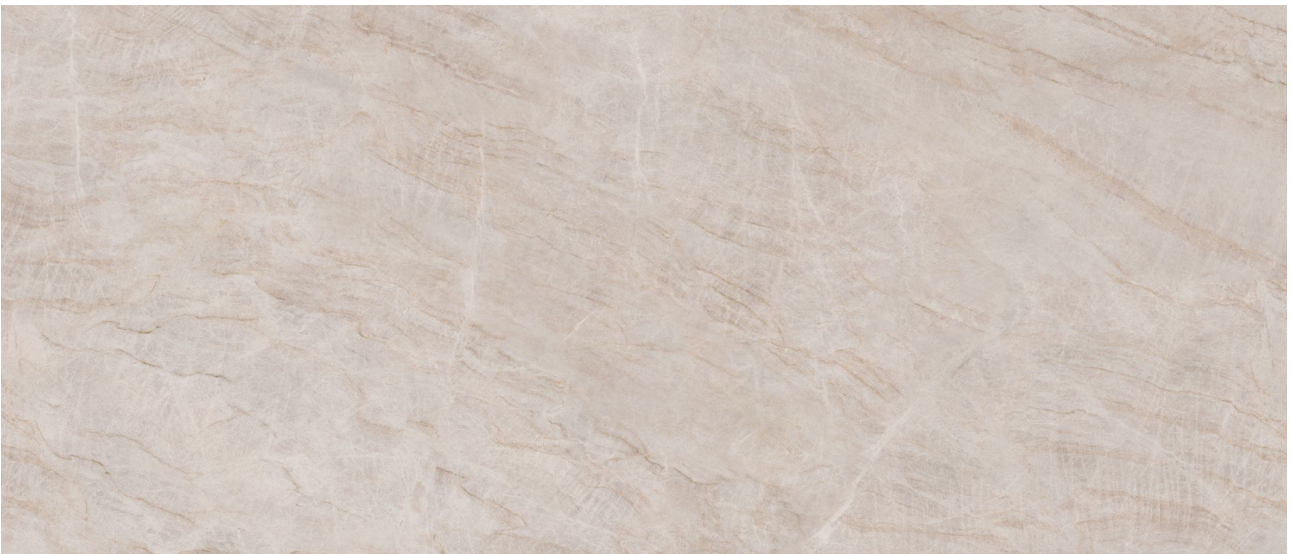

**Roma Tile
& Marble**

PRODUCT

**ROYAL STONEWORKS 48X110 TAJ MAHAL CLASSIC
POLISHED**

Tile | 48"x110" | Sintered Slab

TECHNICAL DATA

CODE: QUSW-TM-2P

NAME: Royal Stoneworks 48X110 Taj Mahal Classic Polished

SIZE: 48"x110"

SERIES: Royal Stoneworks

FINISH: Polished

LOOK: Stone Look

EDGE: Rectified

FAMILY: Tile

FROST RESISTANCE: Yes

SHADE VARIATION: V2

SUITABLE FOR: Indoor|Shower

TYPOLOGY: Sintered Slab

TYPE OF PIECE: Field Tile

USE: Floor and Wall

NOTES: This product is special order and cannot be cancelled, returned, or refunded.

PACKING

Size	Product type	BOX			PALLET		
		pcs	sqft	lb	boxes	sqft	lb
48"x110"	Field Tile	1	36.06		36		