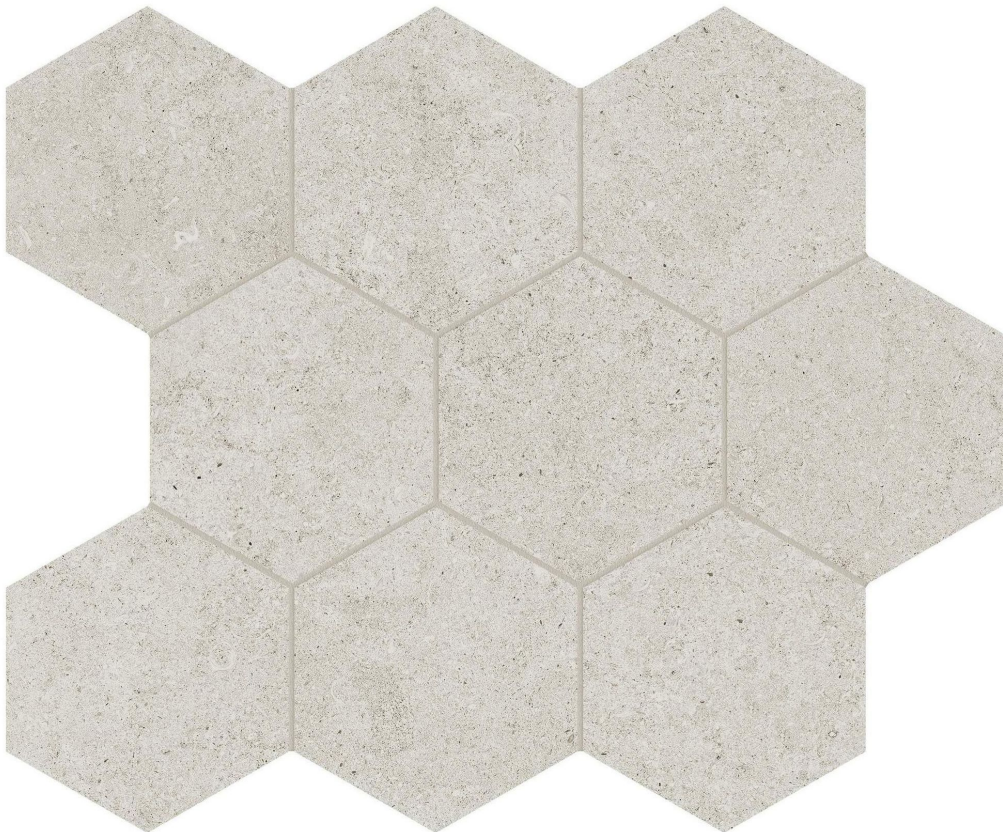

**Roma Tile  
& Marble**

---

**PRODUCT**

**LITHOFORM 4\'' HEX CROSSCUT DUNES**

---

Tile | 10.5"x12" | Porcelain

## TECHNICAL DATA

CODE: AC8510-00310

NAME: Lithoform 4" Hex Crosscut Dunes

SIZE: 10.5"x12"

SERIES: Lithoform

FINISH: Organic Matte

LOOK: Stone Look

EDGE: Rectified

FAMILY: Tile

SUITABLE FOR: Indoor| Outdoor

TYPOLOGY: Porcelain

TYPE OF PIECE: Mosaic

USE: Floor and Wall

NOTES: This product is special order and cannot be cancelled, returned, or refunded.

**PACKING**

Size	Product type	BOX			PALLET		
		pcs	sqft	lb	boxes	sqft	lb
10.5"x12"	Mosaic	10	7.86		45		