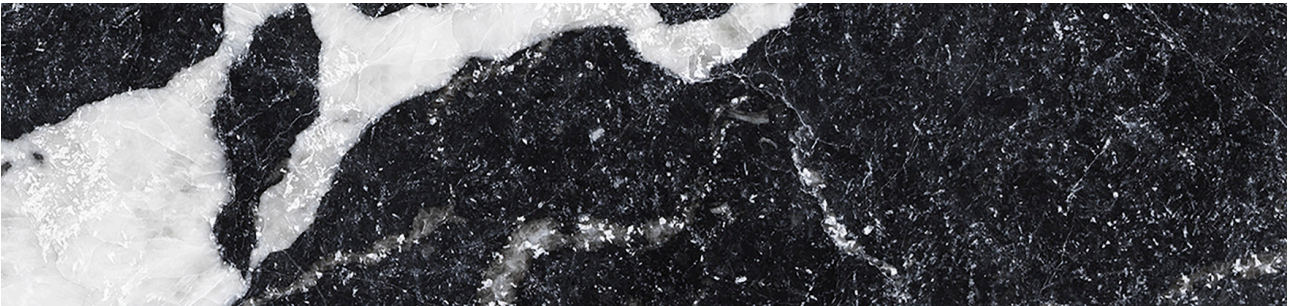

Roma Tile
& Marble

PRODUCT
OBSESSION 2.5X10 NERO

Tile | 2.5"x10" | Glazed Porcelain

GRAPHIC VARIETY

ROOM SCENES

TECHNICAL DATA

CODE: QUOB-NE-1
NAME: Obsession 2.5x10 Nero
SIZE: 2.5"x10"
SERIES: Obsession
FINISH: Matt
LOOK: Marble Look
BREAKING STRENGTH: ≥ 1300 N
CHEMICAL RESISTANCE: GA GLA GHA
DCOF: > 0.42
FAMILY: Tile
FROST RESISTANCE: Yes
MOHS: 6
PEI: 3
R VALUE: R9
SHADE VARIATION: V1
STAIN RESISTANCE: 5
SUITABLE FOR: Backsplash|Indoor|Shower
TYPOLOGY: Glazed Porcelain
THICKNESS: 9 mm
TYPE OF PIECE: Field Tile
USE: Floor and Wall
NOTES: 1 square metre of graphic variations