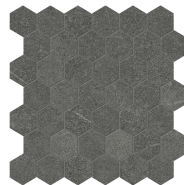

Roma Tile & Marble

SERIES MJORK

Concrete | | Color Body Porcelain

Gentle color variations and delicate veins defines the contemporary style of the Mjörk collection.

PRODUCTS

24"x48"
Mjork 24x48 Ash | Color Body Porcelain

12"x24"
Mjork 12x24 Carbon | Color Body Porcelain

3"x24"
Mjork 3x24 Mica Bullnose | Color Body Porcelain

3"x24"
Mjork 3x24 Clay Bullnose | Color Body Porcelain

3"x24"
Mjork 3x24 Carbon Bullnose | Color Body Porcelain

3"x24"
Mjork 3x24 Ash Bullnose | Color Body Porcelain

12"x12"
Mjork 2x2 Clay | Color Body Porcelain

12"x12"
Mjork 2x2 Mica | Color Body Porcelain

12"x12"
Mjork 2x2 Carbon | Color Body Porcelain

12"x12"
Mjork 2x2 Ash | Color Body Porcelain

12"x12"
Mjork 2 Hex Mica | Color Body Porcelain

12"x12"
Mjork 2 Hex Clay | Color Body Porcelain

12"x12"
Mjork 2 Hex Carbon | Color Body Porcelain

12"x12"
Mjork 2 Hex Ash | Color Body Porcelain

10.5"x12"
Mjork 6 Hex Ash | Color Body Porcelain