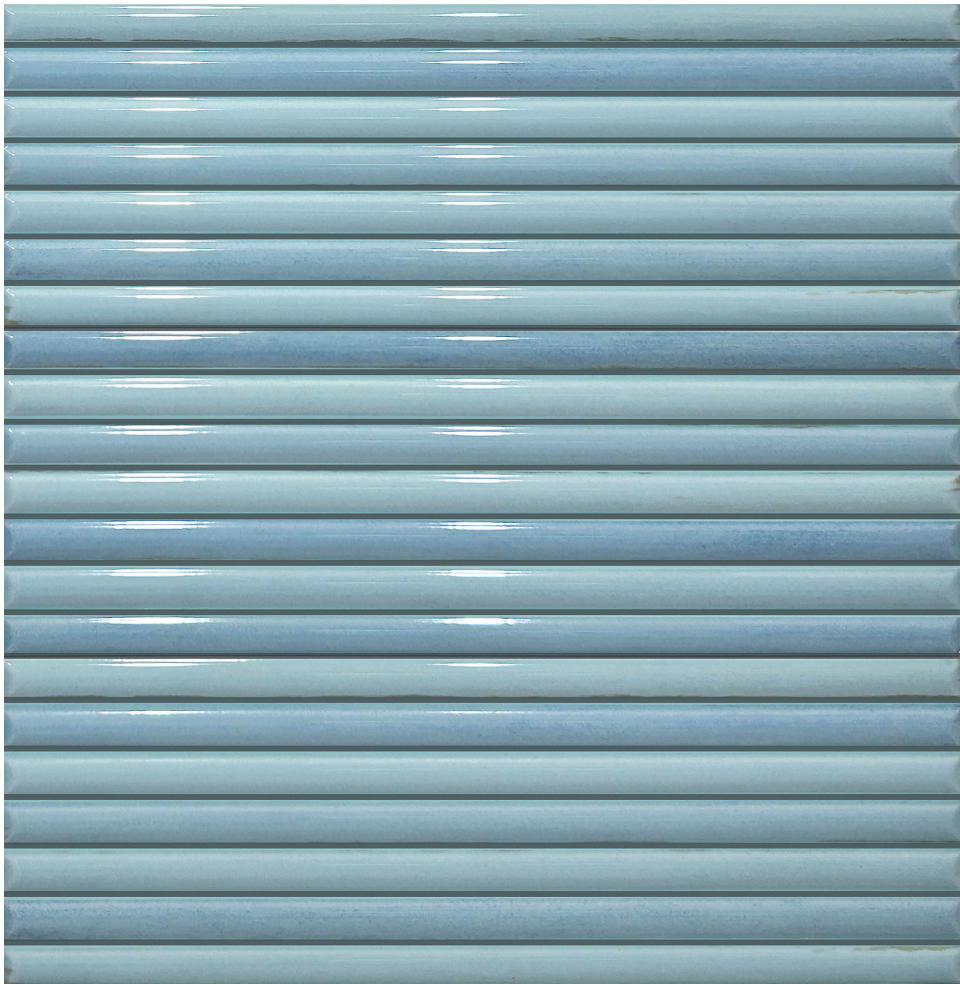

### SAUSALITO 5X13 SKY

---

Tile | 5"x13" | Glazed Ceramic

ROOM SCENES

## TECHNICAL DATA

CODE: QUSL-SK-W1  
NAME: Sausalito 5X13 Sky  
SIZE: 5"x13"  
SERIES: Sausalito  
FINISH: Gloss  
LOOK: Relieves  
FAMILY: Tile  
SUITABLE FOR: Indoor|Shower  
TYPOLOGY: Glazed Ceramic  
TYPE OF PIECE: Field Tile  
USE: Wall only