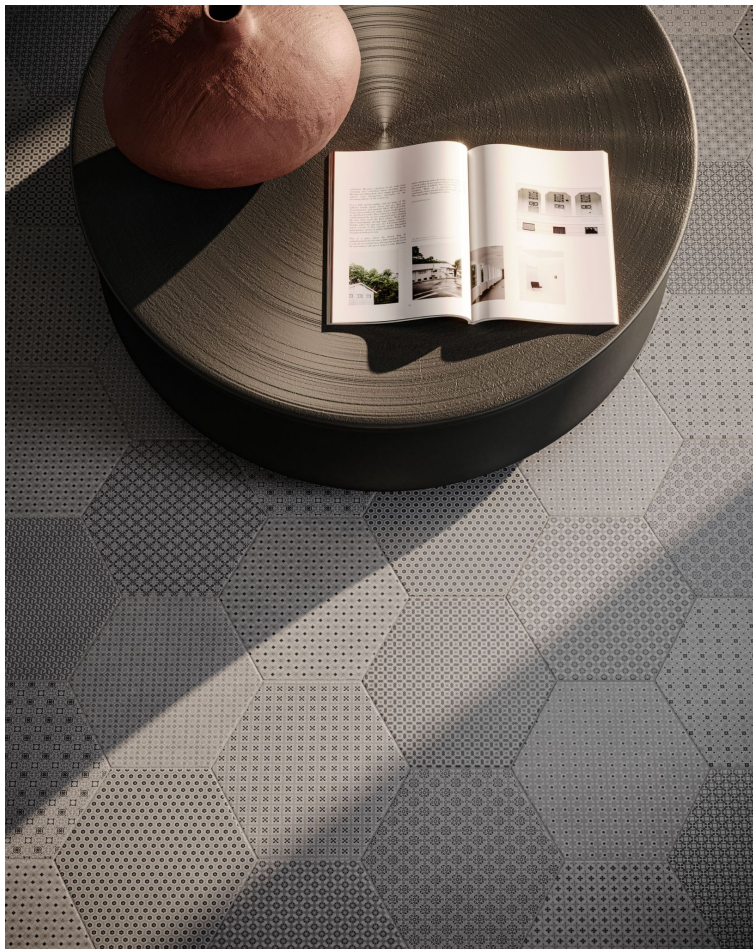

## SERIES TAPESTRI

---

Multi-Look Mosaics | Stone Look | | Pressed Glazed Porcelain

Modern geometric compositions with sophistication and enduring style.

PRODUCTS

8.5"x10"  
**Tapestri 8.5 Cashmere Blend Hexagon** | Pressed Glazed Porcelain

8.5"x10"  
**Tapestri 8.5 Cashmere Hexagon** | Pressed Glazed Porcelain

8.5"x10"  
**Tapestri 8.5 Denim Blend Hexagon** | Pressed Glazed Porcelain

8.5"x10"  
**Tapestri 8.5 Grey Denim Hexagon** | Pressed Glazed Porcelain