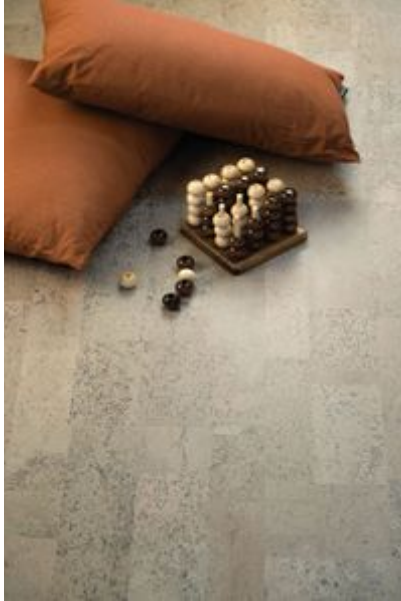

## PRODUCT CORK CLICK COMINO

---

Waterproof Flooring | 12"x48,6" | HDF

DETAILS

ROOM SCENES

**TECHNICAL DATA**

CODE: LCCORK202002

NAME: Cork Click Comino

SIZE: 12"x48,6"

SERIES: True Earth Cork Click

FINISH: Matt

LOOK: Wood Look

CLICK SYSTEM: UNICLIC system

COMMERCIAL WARRANTY: Class 33

CORE BOARD THICKNESS: 7 mm

FAMILY: Waterproof Flooring