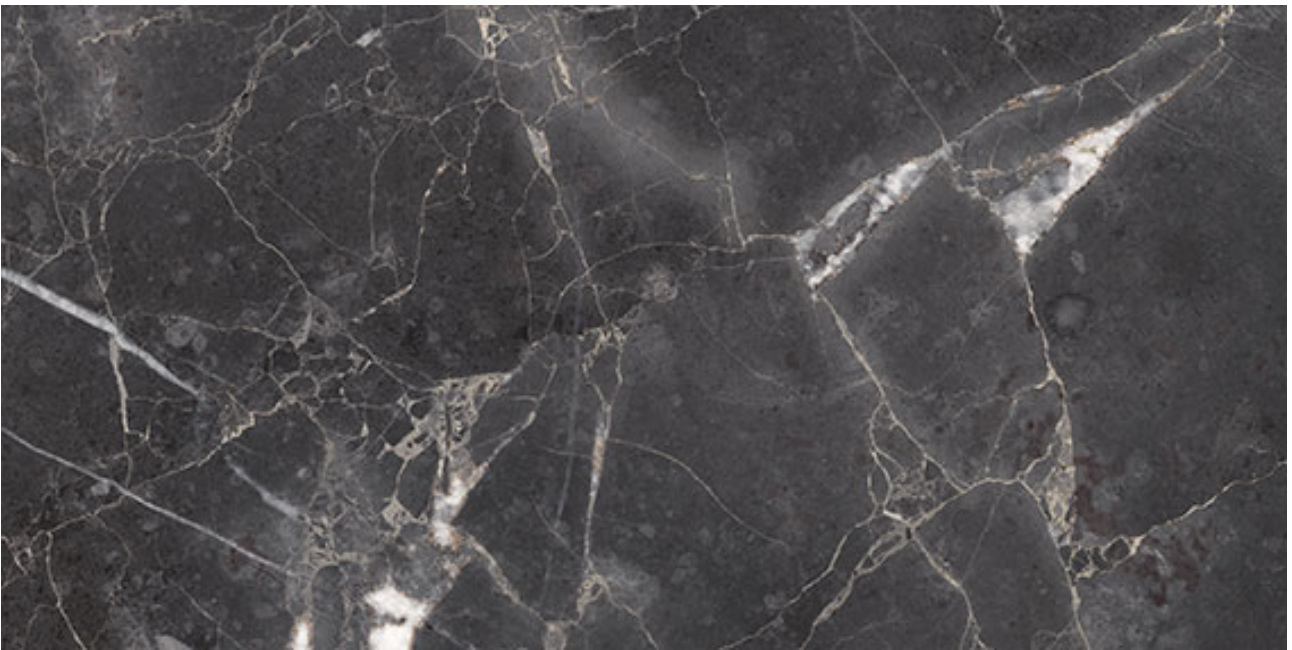

**Roma Tile  
& Marble**

---

**PRODUCT**  
**ROYAL STONEWORKS 12X24 TUSCAN FORGE VEIN**  
**POLISHED**

---

Tile | 12"x24" | Porcelain

**TECHNICAL DATA**

CODE: QUSW-TF-5P  
NAME: Royal Stoneworks 12X24 Tuscan Forge Vein Polished  
SIZE: 12"x24"  
SERIES: Royal Stoneworks  
FINISH: Polished  
LOOK: Stone Look  
EDGE: Rectified  
FAMILY: Tile  
FROST RESISTANCE: Yes  
SHADE VARIATION: V3  
SUITABLE FOR: Indoor|Shower  
TYPOLOGY: Porcelain  
TYPE OF PIECE: Field Tile  
USE: Floor and Wall