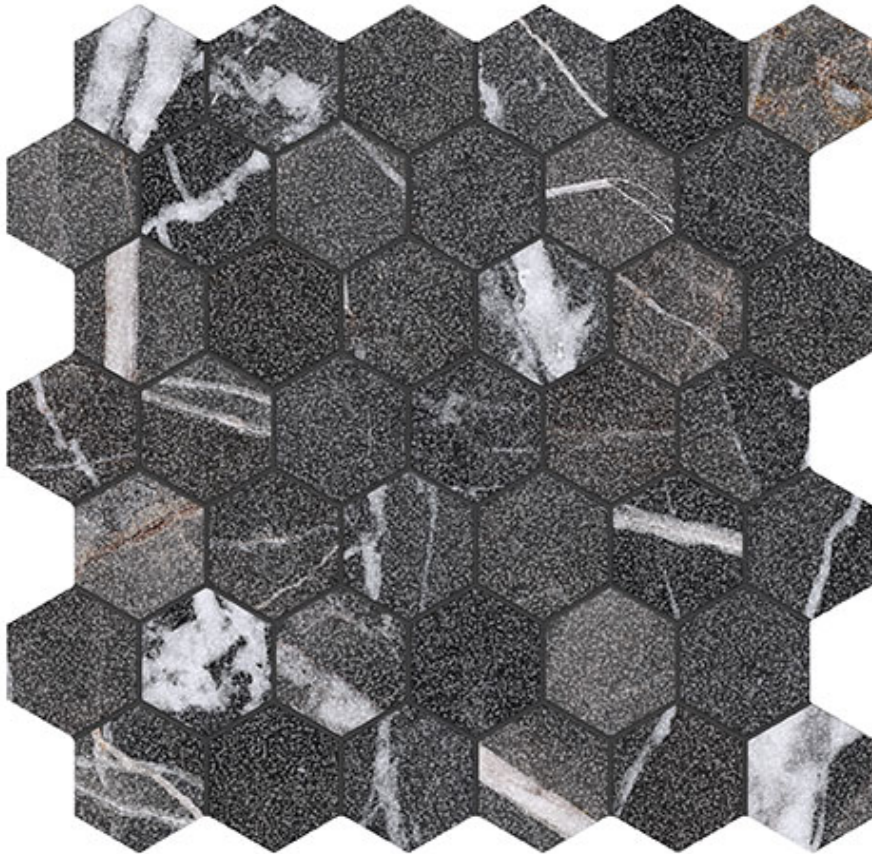

Roma Tile & Marble

PRODUCT

ROYAL STONEWORKS 2\" REGAL BLACK VEIN HEX

Tile | 12"x12" | Porcelain

TECHNICAL DATA

CODE: QUSW-RV-HX

NAME: Royal Stoneworks 2" Regal Black Vein Hex

SIZE: 12"x12"

SERIES: Royal Stoneworks

FINISH: Vintage

LOOK: Stone Look

FAMILY: Tile

MOSAIC TYPE: 2"x2"

SUITABLE FOR: Indoor|Shower

TYPOLOGY: Porcelain

TYPE OF PIECE: Mosaic