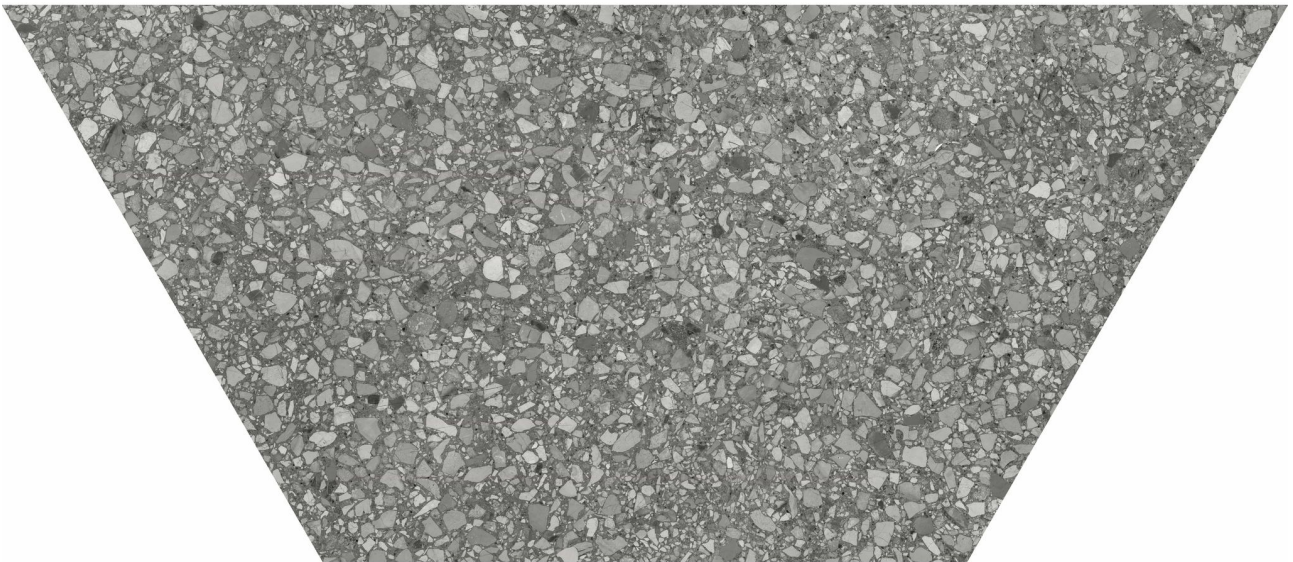

Roma Tile
& Marble

PRODUCT

STATION 10X24 SHADOW HALF HEXAGON

Tile | 10"x24" | Color Body Porcelain

TECHNICAL DATA

CODE: AC4500-09410

NAME: Station 10x24 Shadow Half Hexagon

SIZE: 10"x24"

SERIES: Station

FINISH: Matte

LOOK: Terrazo

BREAKING STRENGTH: $\geq 360 \geq 1600$

CHEMICAL RESISTANCE: CLASS A

DCOF: ≥ 0.50

EDGE: Rectified

FAMILY: Tile

FROST RESISTANCE: Yes

PEI: 4

SHADE VARIATION: V3

SUITABLE FOR: Indoor| Outdoor

TYPOLOGY: Color Body Porcelain

THICKNESS: 8.4mm

TYPE OF PIECE: Field Tile

USE: Floor and Wall