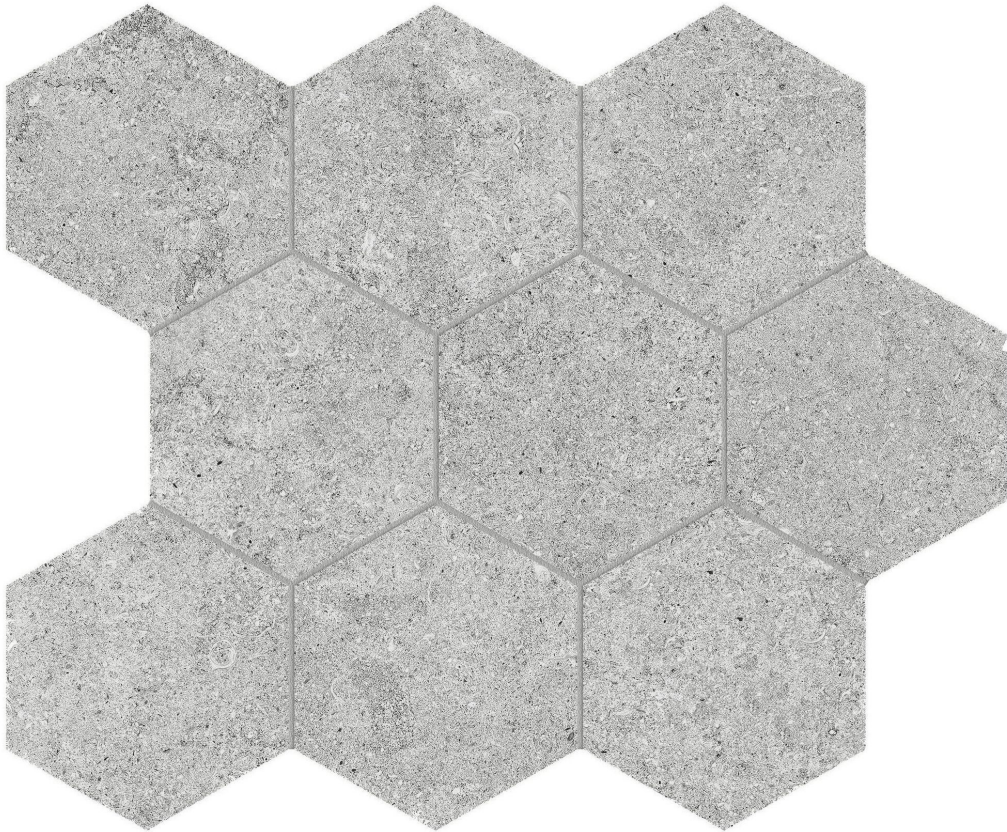

**Roma Tile
& Marble**

PRODUCT

LITHOFORM 4\'' HEX CROSSCUT TWILIGHT

Tile | 10.5"x12" | Porcelain

TECHNICAL DATA

CODE: AC8510-00340

NAME: Lithoform 4" Hex Crosscut Twilight

SIZE: 10.5"x12"

SERIES: Lithoform

FINISH: Organic Matte

LOOK: Stone Look

EDGE: Rectified

FAMILY: Tile

SUITABLE FOR: Indoor| Outdoor

TYPOLOGY: Porcelain

TYPE OF PIECE: Mosaic

USE: Floor and Wall

NOTES: This product is special order and cannot be cancelled, returned, or refunded.

PACKING

Size	Product type	BOX			PALLET		
		pcs	sqft	lb	boxes	sqft	lb
10.5"x12"	Mosaic	10	7.86		45		