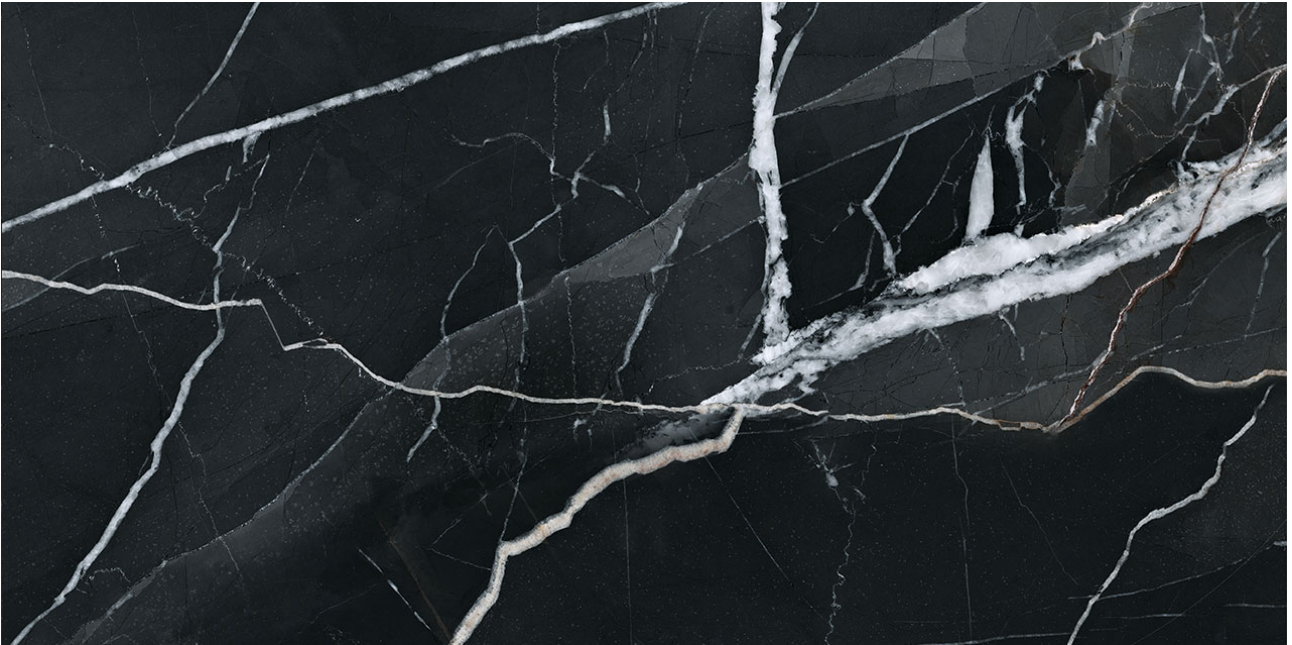

Roma Tile
& Marble

PRODUCT

ROYAL STONEWORKS 12X24 REGAL BLACK VEIN HONED

Tile | 12"x24" | Porcelain

TECHNICAL DATA

CODE: QUSW-RV-5H

NAME: Royal Stoneworks 12X24 Regal Black Vein Honed

SIZE: 12"x24"

SERIES: Royal Stoneworks

FINISH: Honed

LOOK: Stone Look

EDGE: Rectified

FAMILY: Tile

FROST RESISTANCE: Yes

SUITABLE FOR: Indoor|Shower

TYPOLOGY: Porcelain