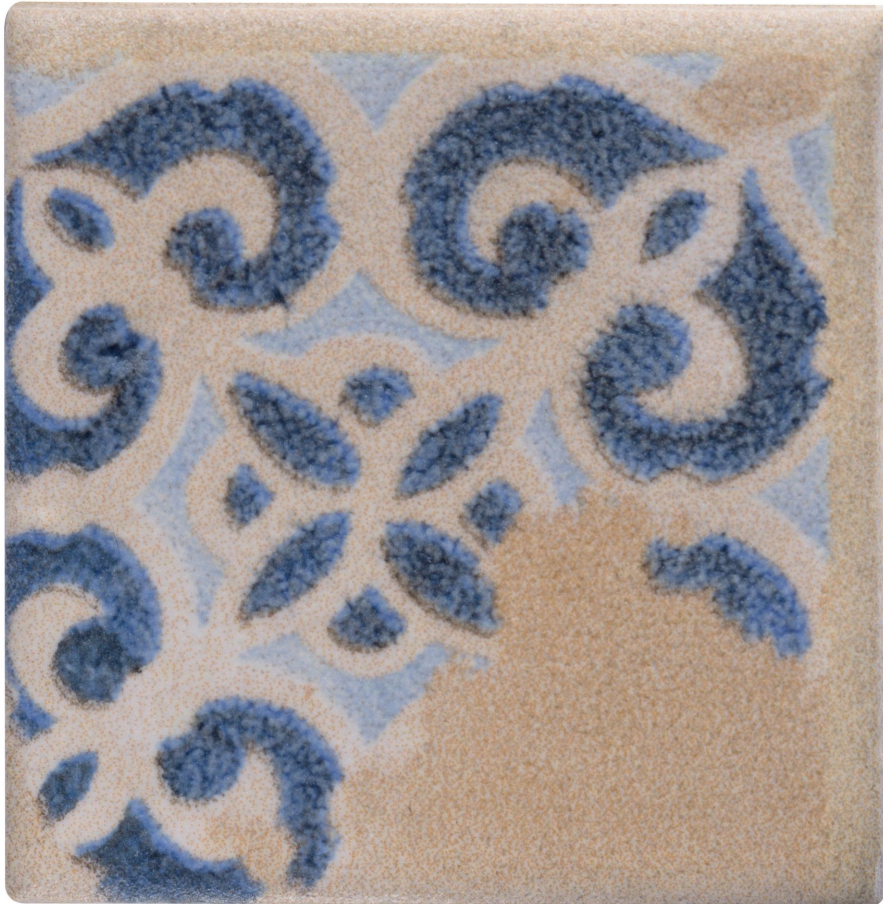

Roma Tile
& Marble

PRODUCT

TUSCANY 1.5X1.5 TACO BOURTON

Tile | 1.5"x1.5" | Extruded Porcelain

TECHNICAL DATA

CODE: QUTC-BO-TACO

NAME: Tuscany 1.5x1.5 Taco Bourton

SIZE: 1.5"x1.5"

SERIES: Tuscany

FINISH: Matt

LOOK: Terracotta

FAMILY: Tile

FROST RESISTANCE: Yes

PEI: 4

SUITABLE FOR: Indoor| Outdoor| Pool

TYPOLOGY: Extruded Porcelain

TYPE OF PIECE: Field Tile

USE: Floor and Wall

NOTES: Bourton decors can be paired with Dune field tiles for a coordinated look.

PACKING

Size	Product type	BOX			PALLET		
		pcs	sqft	lb	boxes	sqft	lb
1.5"x1.5"	Field Tile	120			112		