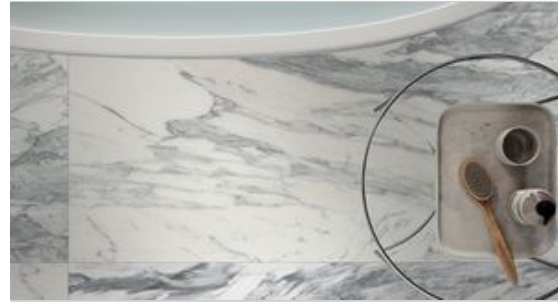

**Roma Tile
& Marble**

PRODUCT
ROYAL STONEWORKS 24X48 REGAL WHITE VEIN
POLISHED

Tile | 24"x48" | Porcelain

ROOM SCENES

TECHNICAL DATA

CODE: QUSW-RW-6P
NAME: Royal Stoneworks 24X48 Regal White Vein Polished
SIZE: 24"x48"
SERIES: Royal Stoneworks
FINISH: Polished
LOOK: Stone Look
EDGE: Rectified
FAMILY: Tile
FROST RESISTANCE: Yes
SHADE VARIATION: V3
SUITABLE FOR: Indoor|Shower
TYPOLOGY: Porcelain
TYPE OF PIECE: Field Tile
USE: Floor and Wall