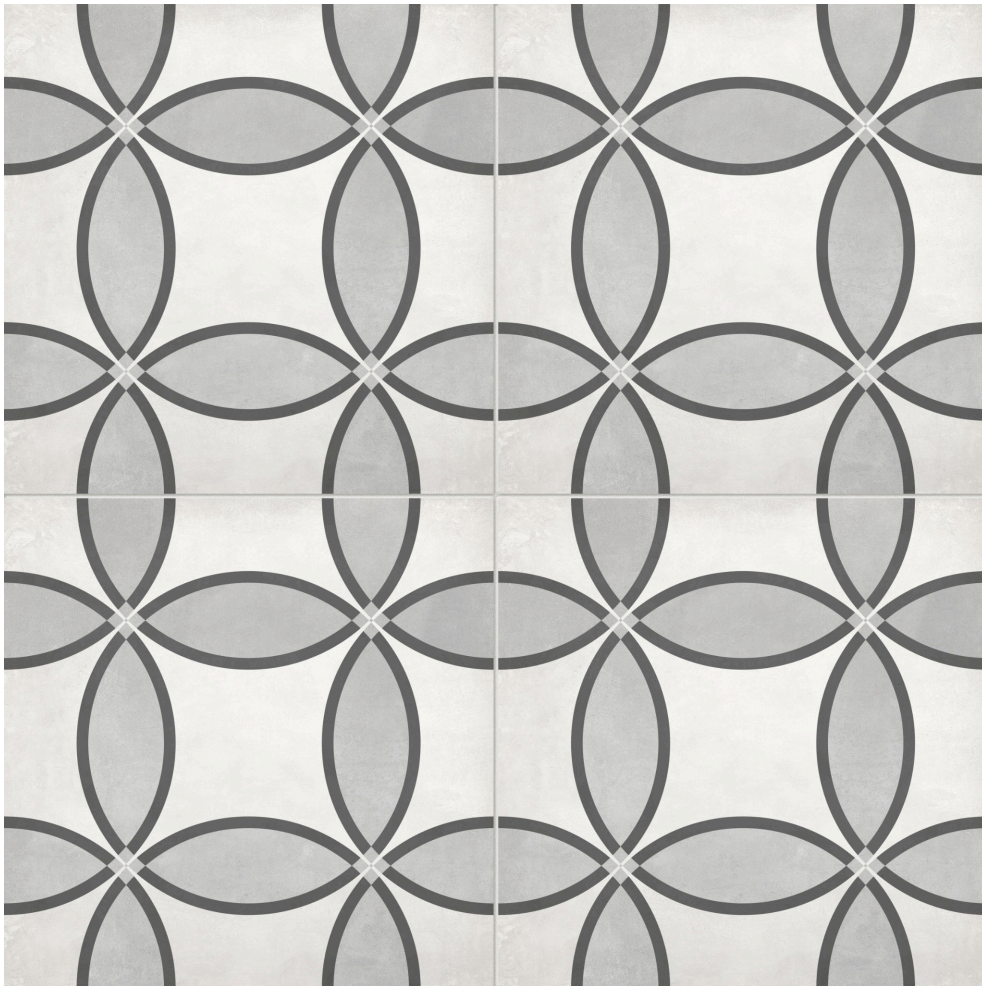

**Roma Tile
& Marble**

PRODUCT
FORM 8X8 ICE ZENITH

Tile | 8"x8" | Pressed Glazed Porcelain

TECHNICAL DATA

CODE: AC4500-07550

NAME: Form 8x8 Ice Zenith

SIZE: 8"x8"

SERIES: Form AC

SHADE VARIATION: V2/V3/V4

SUITABLE FOR: Indoor| Outdoor

TPOLOGY: Pressed Glazed Porcelain

THICKNESS: 9mm

TYPE OF PIECE: Field Tile

USE: Floor and Wall

NOTES: This product is special order and cannot be cancelled, returned, or refunded.