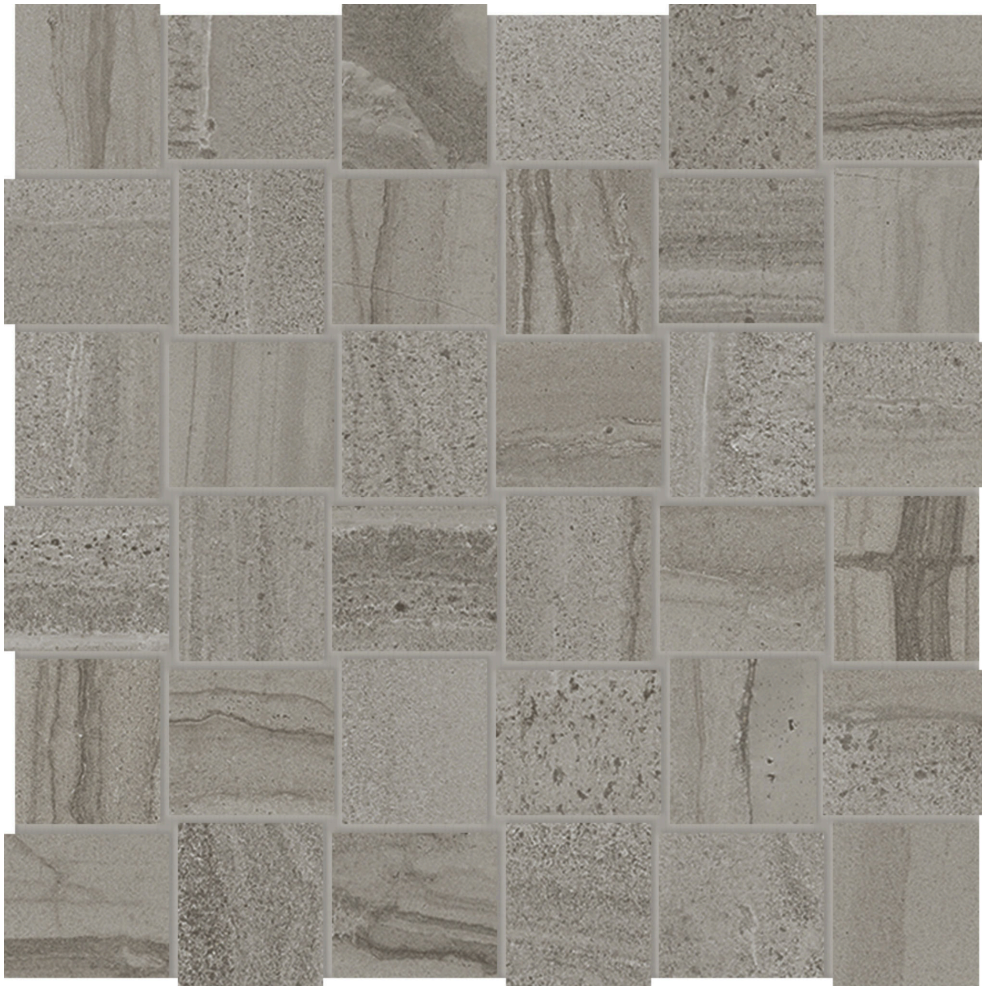

### ARCADIA 2X2 BASKETWEAVE TRENTINO MATTE

---

Tile | 12"x12" | Glazed Porcelain

**TECHNICAL DATA**

CODE: QUAR-TR-2X2  
NAME: Arcadia 2X2 Basketweave Trentino Matte  
SIZE: 12"x12"  
SERIES: Arcadia  
FINISH: Matt  
LOOK: Stone Look  
FAMILY: Tile  
FROST RESISTANCE: Yes  
MOSAIC TYPE: 2"x2"  
SHADE VARIATION: V3  
SUITABLE FOR: Backsplash| Indoor  
TYPOLOGY: Glazed Porcelain  
TYPE OF PIECE: Mosaic  
USE: Floor and Wall