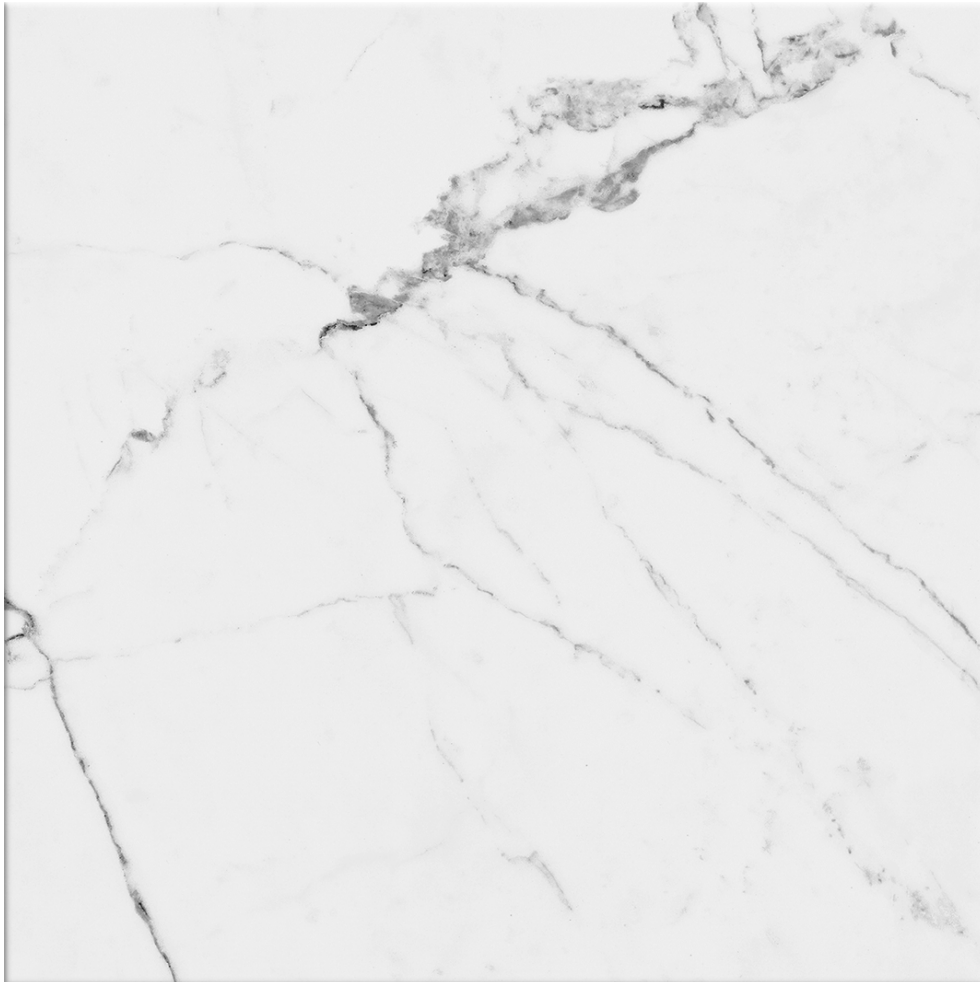

Roma Tile
& Marble

PRODUCT
OBSESSION 10X10 STATUARIO

Tile | 10"x10" | Glazed Porcelain

ROOM SCENES

TECHNICAL DATA

CODE: QUOB-ST-3
NAME: Obsession 10x10 Statuario
SIZE: 10"x10"
SERIES: Obsession
FINISH: Matt
LOOK: Marble Look
BREAKING STRENGTH: ≥ 1300 N
CHEMICAL RESISTANCE: GA GLA GHA
DCOF: > 0.42
FAMILY: Tile
FROST RESISTANCE: Yes
MOHS: 6
PEI: 4
R VALUE: R9
SHADE VARIATION: V1
STAIN RESISTANCE: 5
SUITABLE FOR: Backsplash|Indoor|Shower
TYPOLOGY: Glazed Porcelain
THICKNESS: 9 mm
TYPE OF PIECE: Field Tile
USE: Floor and Wall
NOTES: 22 graphic variations