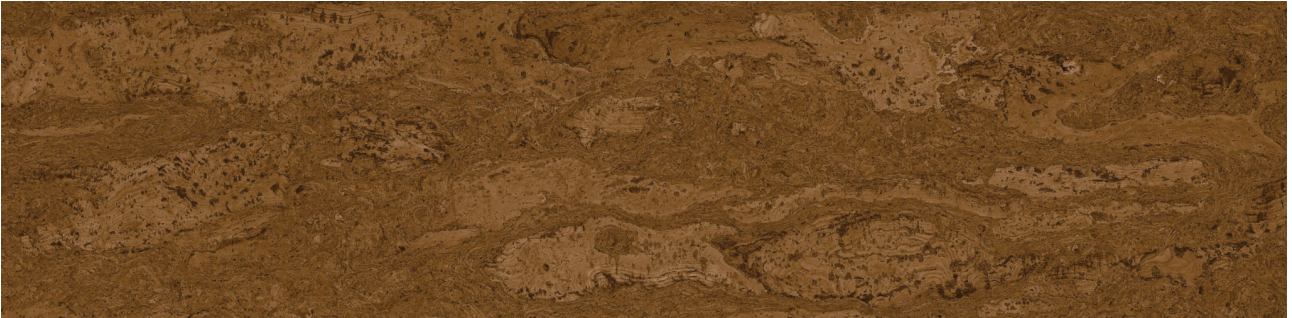

Roma Tile  
& Marble

---

**PRODUCT**  
**CORK CLICK SANTORINO**

---

Waterproof Flooring | 12"x48,6" | HDF

DETAILS

ROOM SCENES

**TECHNICAL DATA**

CODE: LCCORK202008

NAME: Cork Click Santorino

SIZE: 12"x48,6"

SERIES: True Earth Cork Click

FINISH: Matt

LOOK: Wood Look

CLICK SYSTEM: UNICLIC system

COMMERCIAL WARRANTY: Class 33

CORE BOARD THICKNESS: 7 mm

FAMILY: Waterproof Flooring

PAD THICKNESS: 1 mm

PAD TYPE: Cork Underlayment

RESIDENTIAL WARRANTY: Class 23

SUITABLE FOR: Indoor

SURFACE TEXTURE: Cork

TYPOLOGY: HDF

TYPE OF PIECE: Field Tile

TOTAL THICKNESS: 10 mm

USE: Floor only

NOTES: These SKUs are special order and take approximately two weeks to deliver

**PACKING**

Size	Product type	BOX			PALLET		
		pcs	sqft	lb	boxes	sqft	lb
12"x48,6"	Field Tile	5	20.26		54		