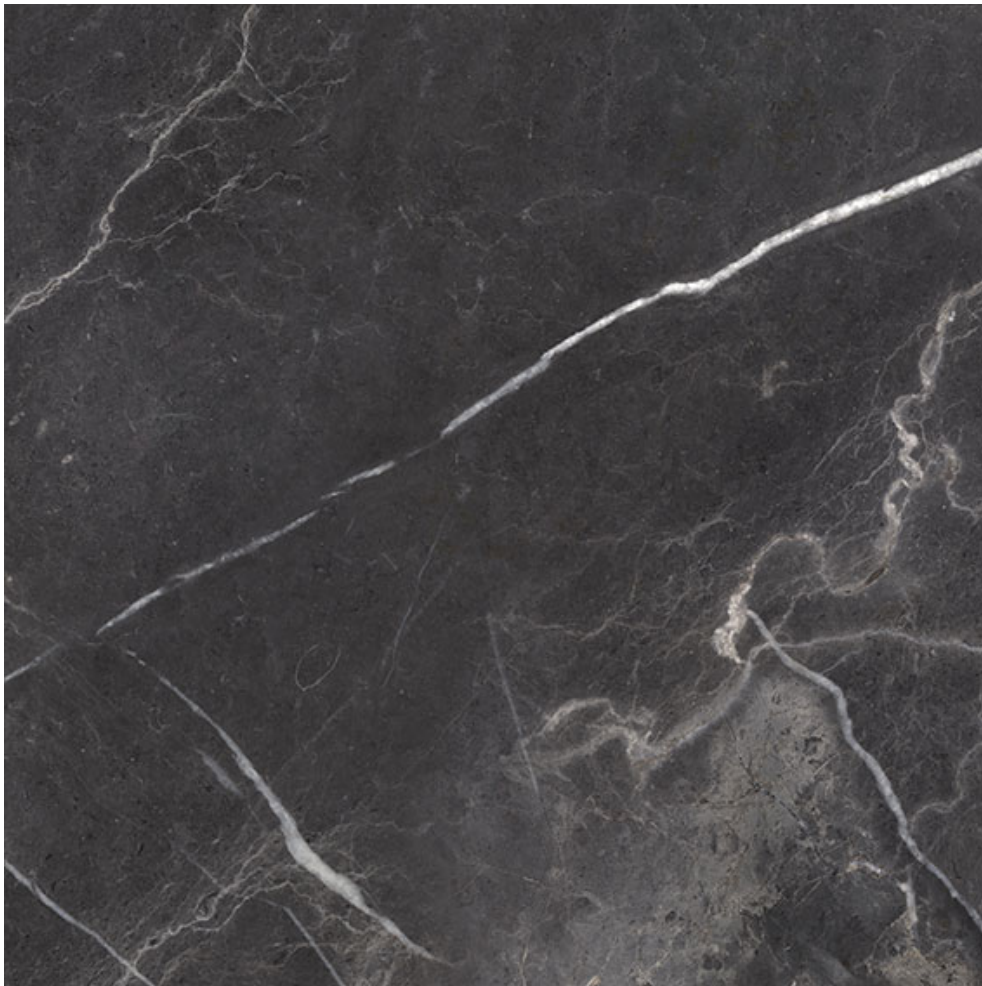

Roma Tile
& Marble

PRODUCT

ROYAL STONEWORKS 24X24 TUSCAN FORGE VEIN HONED

Tile | 24"x24" | Porcelain

TECHNICAL DATA

CODE: QUSW-TF-4H
NAME: Royal Stoneworks 24X24 Tuscan Forge Vein Honed
SIZE: 24"x24"
SERIES: Royal Stoneworks
FINISH: Honed
LOOK: Stone Look
EDGE: Rectified
FAMILY: Tile
FROST RESISTANCE: Yes
SHADE VARIATION: V3
SUITABLE FOR: Indoor|Shower
TYPOLOGY: Porcelain
TYPE OF PIECE: Field Tile
USE: Floor and Wall