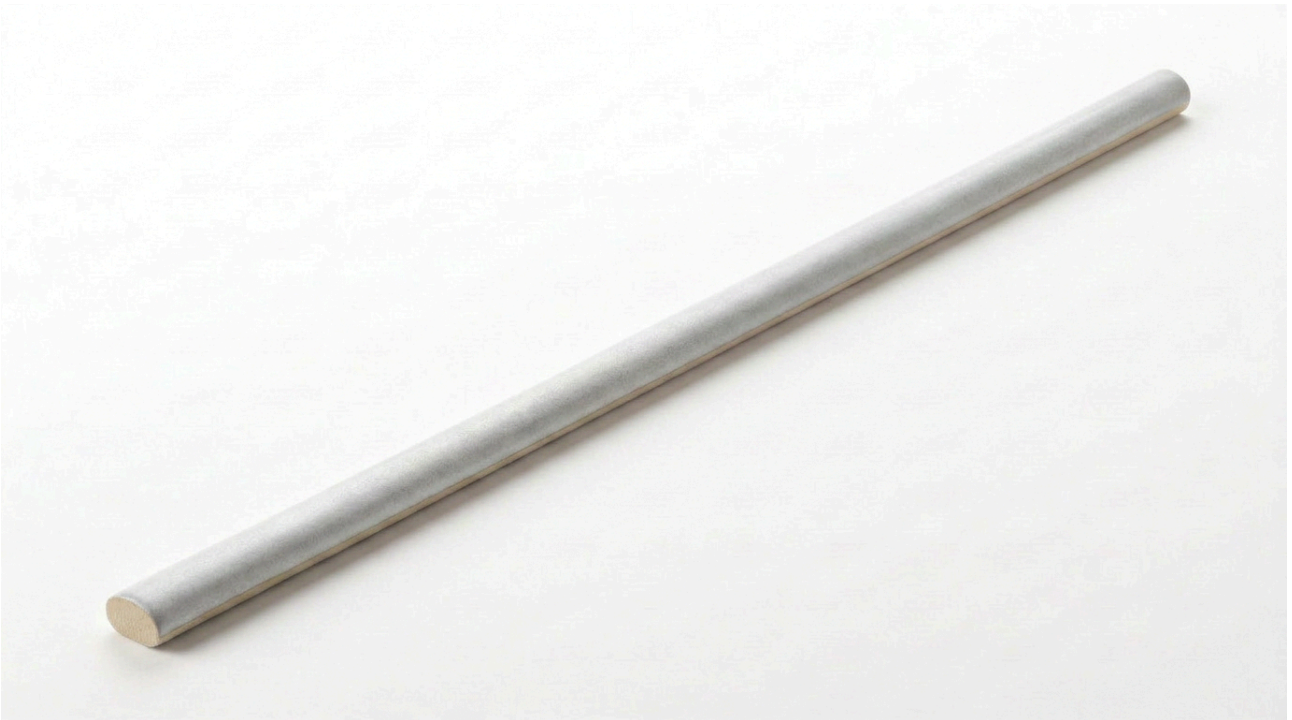

Roma Tile
& Marble

PRODUCT

ARUBA SILVER MATT .39X9 TRIM

Tile | .39"x9" | Porcelain

TECHNICAL DATA

CODE: QUAU-SI-SBM
NAME: Aruba Silver Matt .39x9 Trim
SIZE: .39"x9"
SERIES: Aruba
FINISH: Matt
LOOK: Subway Tile
FAMILY: Tile
FROST RESISTANCE: Yes
PEI: 4
SUITABLE FOR: Indoor| Outdoor| Pool| Backsplash| Shower
TYPOLOGY: Porcelain
TYPE OF PIECE: Trim
USE: Floor and Wall