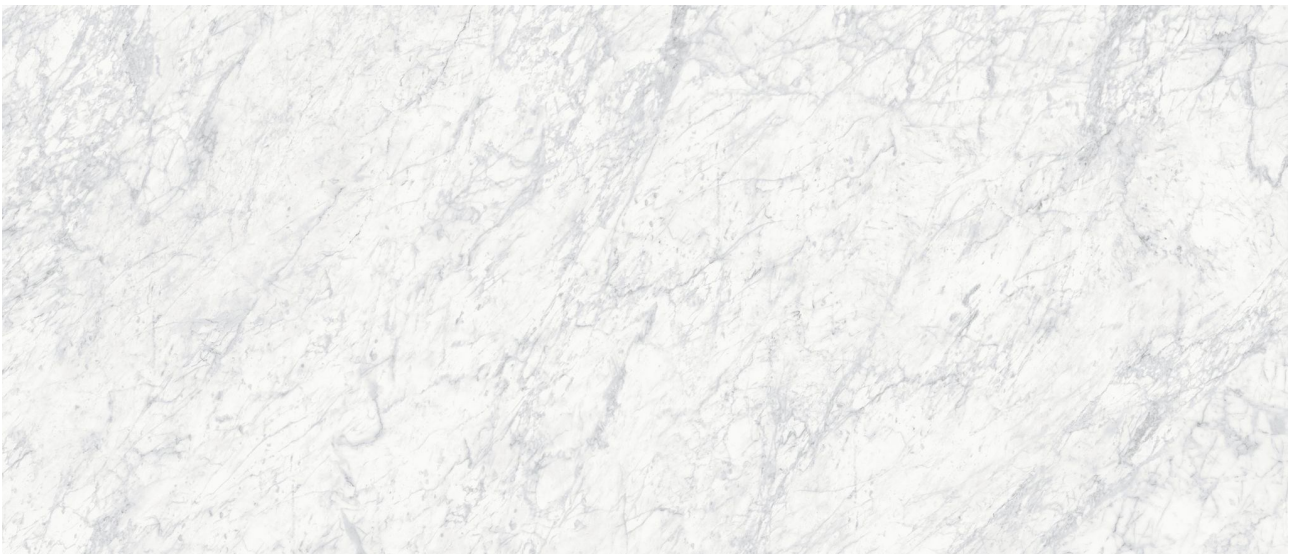

**Roma Tile  
& Marble**

---

**PRODUCT**  
**ROYAL STONEWORKS 48X110 OLD WORLD BIANCO**  
**HONED**

---

Tile | 48"x110" | Sintered Slab

**TECHNICAL DATA**

CODE: QUSW-OW-2H

NAME: Royal Stoneworks 48X110 Old World Bianco Honed

SIZE: 48"x110"

SERIES: Royal Stoneworks

FINISH: Honed

LOOK: Stone Look

EDGE: Rectified

FAMILY: Tile

FROST RESISTANCE: Yes

SHADE VARIATION: V3

SUITABLE FOR: Indoor|Shower

TYPOLOGY: Sintered Slab

TYPE OF PIECE: Field Tile

USE: Floor and Wall

NOTES: This product is special order and cannot be cancelled, returned, or refunded.

**PACKING**

Size	Product type	BOX			PALLET		
		pcs	sqft	lb	boxes	sqft	lb
48"x110"	Field Tile	1	36.06		36		