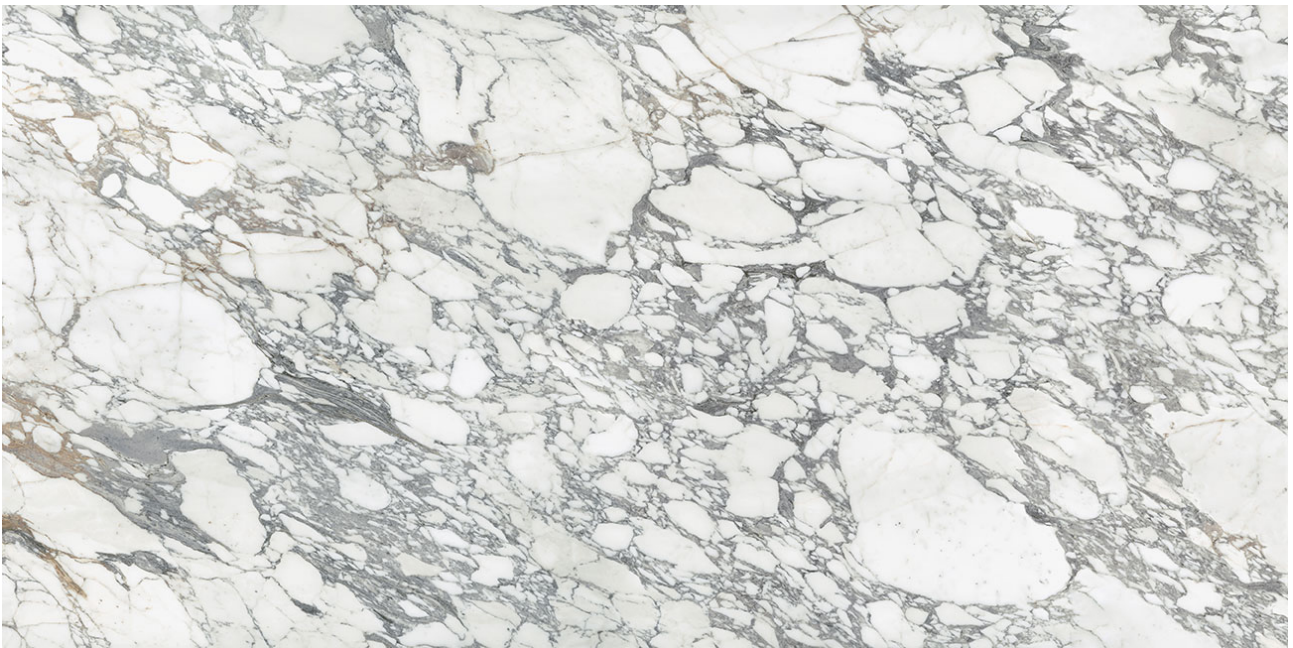

**Roma Tile  
& Marble**

---

**PRODUCT**

**ROYAL STONEWORKS 63X126 ITALIAN ARABESCATO  
HONED**

---

Tile | 63"x126" | Sintered Slab

**TECHNICAL DATA**

CODE: QUSW-IA-1H  
NAME: Royal Stoneworks 63X126 Italian Arabescato Honed  
SIZE: 63"x126"  
SERIES: Royal Stoneworks  
FINISH: Honed  
LOOK: Stone Look  
EDGE: Rectified  
FAMILY: Tile  
FROST RESISTANCE: Yes  
SHADE VARIATION: V3  
SUITABLE FOR: Indoor|Shower  
TYPOLOGY: Sintered Slab  
TYPE OF PIECE: Field Tile  
USE: Floor and Wall