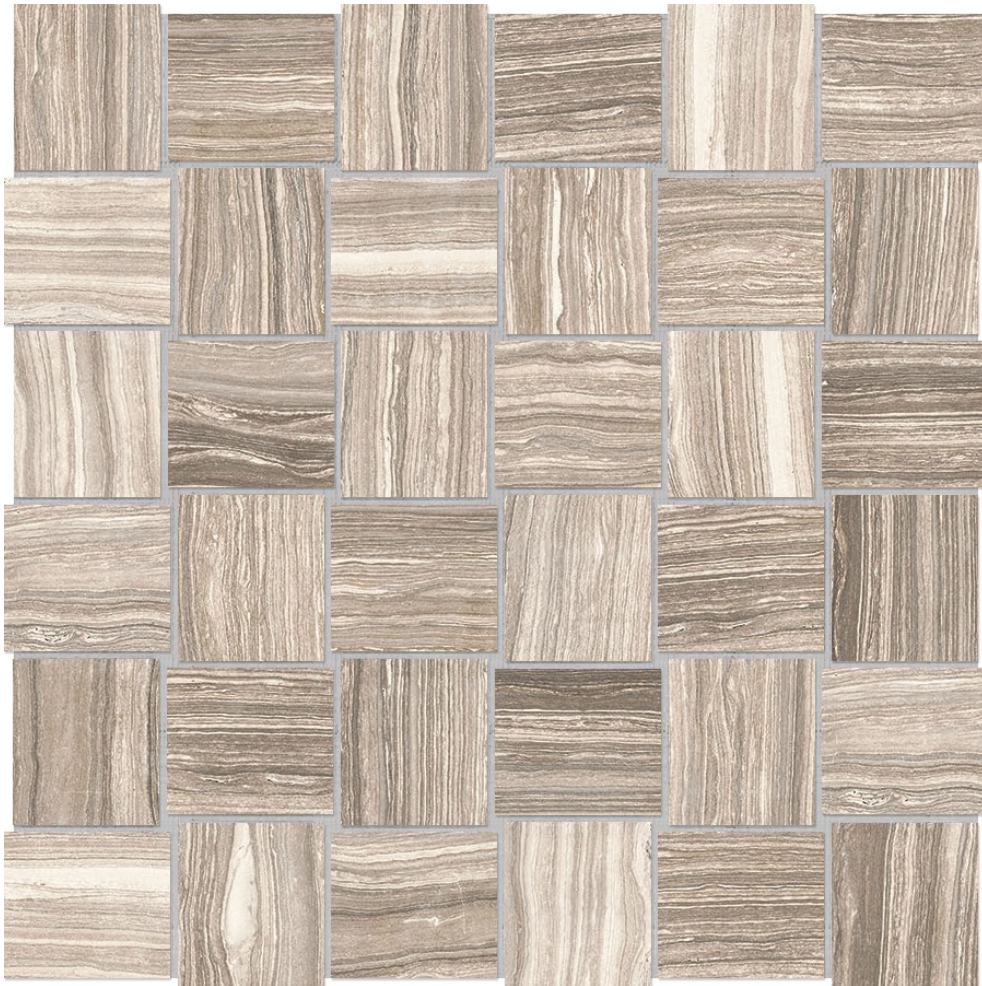

Roma Tile & Marble

PRODUCT

2X2 CLAY BASKETWEAVE

Tile | 12"x12" | Glazed Porcelain

TECHNICAL DATA

CODE: AC4501-00830

NAME: 2x2 Clay Basketweave

SIZE: 12"x12"

SERIES: Eramosa

FINISH: Matt

LOOK: Marble Look

FAMILY: Tile

FROST RESISTANCE: Yes

MOSAIC TYPE: Mesh-Mounted

PEI: 4

SUITABLE FOR: Indoor