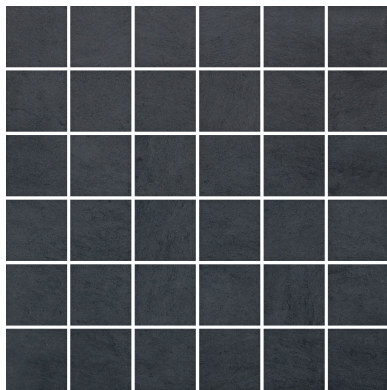

Roma Tile & Marble

SERIES CINQ

Concrete | Glazed Porcelain | Pressed Glazed Porcelain

Contemporary tiles in a palette of earthy colors.

PRODUCTS

13"x13"
Cinq 13x13 Black | Pressed Glazed Porcelain

13"x13"
Cinq 13x13 Grey | Pressed Glazed Porcelain

13"x13"
Cinq 13x13 White | Pressed Glazed Porcelain

12"x12"
Cinq 2x2 Black | Glazed Porcelain

12"x12"
Cinq 2x2 Grey | Glazed Porcelain

12"x12"
Cinq 2x2 White | Glazed Porcelain

8"x10"
Cinq 8x10 Black | Pressed Glazed Porcelain

8"x10"
Cinq 8x10 Grey | Pressed Glazed Porcelain

8"x10"
Cinq 8x10 White | Pressed Glazed Porcelain

3"x8"
Cinq 3x8 Black Bullnose | Glazed Porcelain

3"x8"
Cinq 3x8 Grey Bullnose | Glazed Porcelain

3"x8"
Cinq 3x8 White Bullnose | Glazed Porcelain