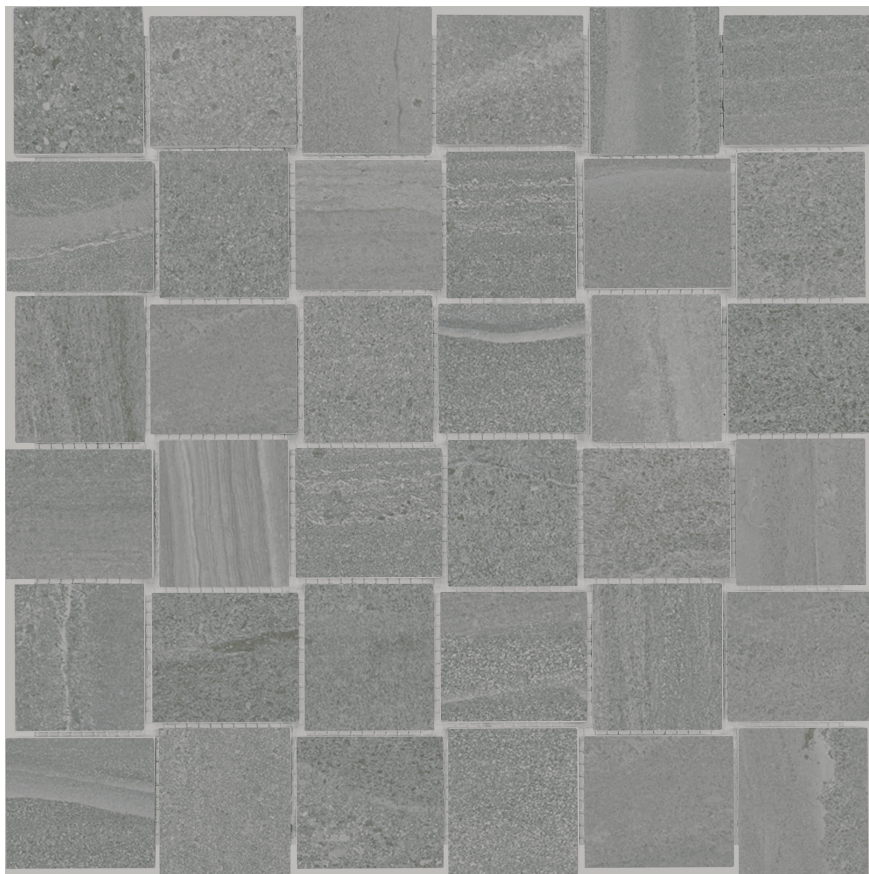

### DAVENPORT 2X2 MICA

---

Tile | 12"x12" | Pressed Glazed Porcelain

**TECHNICAL DATA**

CODE: AC4501-00810

NAME: Davenport 2x2 Mica

SIZE: 12"x12"

SERIES: Davenport

SHADE VARIATION: V3

SUITABLE FOR: Indoor| Outdoor

TPOLOGY: Pressed Glazed Porcelain

THICKNESS: 8.4mm

TYPE OF PIECE: Mosaic

USE: Floor and Wall

NOTES: This product is special order and cannot be cancelled, returned, or refunded.