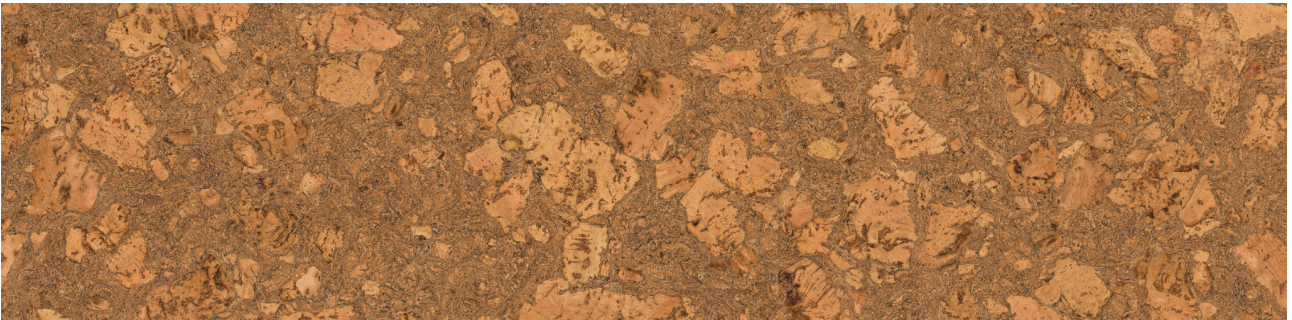

Roma Tile & Marble

PRODUCT CORK CLICK CAPRI

Waterproof Flooring | 12"x48,6" | HDF

DETAILS

ROOM SCENES

TECHNICAL DATA

CODE: LCCORK202009

NAME: Cork Click Capri

SIZE: 12"x48,6"

SERIES: True Earth Cork Click

FINISH: Matt

LOOK: Wood Look

CLICK SYSTEM: UNICLIC system

COMMERCIAL WARRANTY: Class 33

CORE BOARD THICKNESS: 7 mm

FAMILY: Waterproof Flooring

PAD THICKNESS: 1 mm

PAD TYPE: Cork Underlayment

RESIDENTIAL WARRANTY: Class 23

SUITABLE FOR: Indoor

SURFACE TEXTURE: Cork

TYPOLOGY: HDF

TYPE OF PIECE: Field Tile

TOTAL THICKNESS: 10 mm